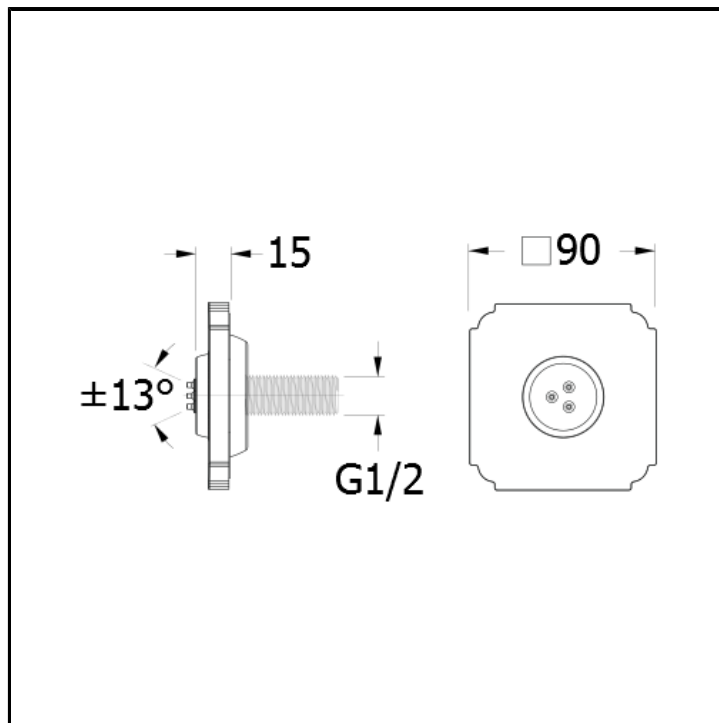

Anti-lime body jet external parts for CRICS705 - CRICS706 - CRICS707 with metal plate