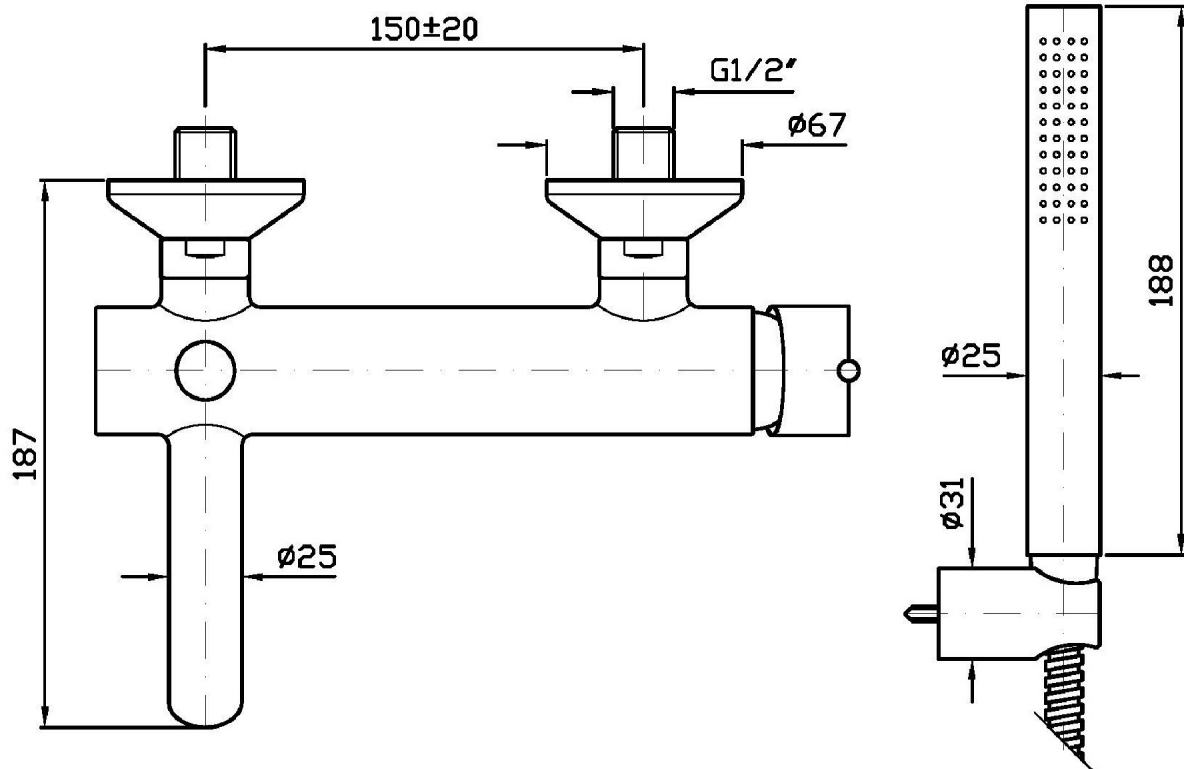

ZXS

ZXS139

Disegno Complessivo / Overall Drawing