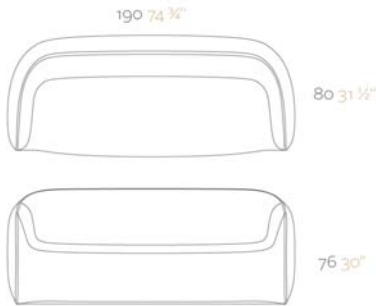

BLOW Sofa
BLOW Sofá

REFERENCE* REFERENCIA*

55016 55016F 55016W 55016L

ReferenceX, for example 0000A ReferenciaX, ejemplo 0000A.

* A: AIRE R: AGUA F: FOC W:LLUM L: LEDS B: FULL WHITE G: GLASS