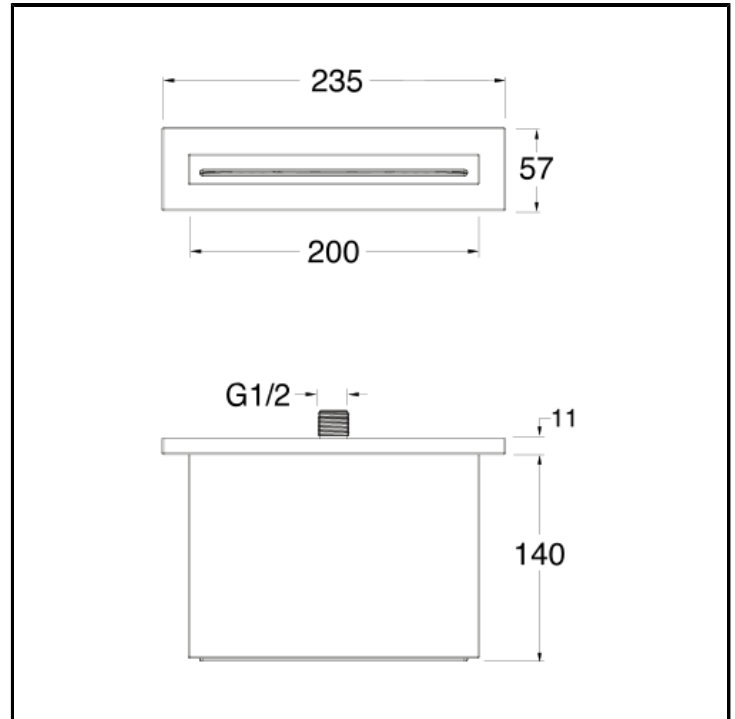

20 cm wall mounting waterfall spout

FINITURE

- White matt
- Chrome
- Brushed stainless steel AISI
- Black matt

CHARACTERISTICS

- Waterfall and body jet

INSTALLATION

- Wall

TPOLOGY