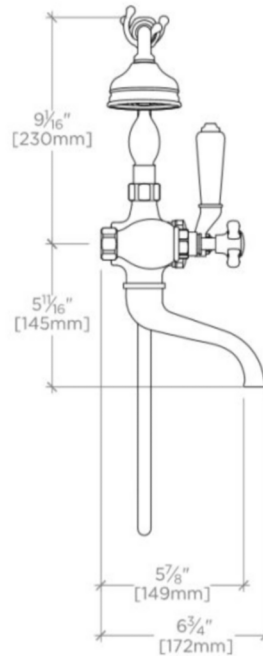

EASTON

EAXT34

Easton Vintage Exposed Tub Filler with Cross Handles and Handshower with Black Porcelain Lever Diverter

SHOWN IN NICKEL WITH BLACK PORCELAIN

TECHNICAL DETAILS

ADA Compliance: No
Adjustable versus Fixed Spray: Fixed Spray
Flow Restriction Options: 2.0, 1.75, 1.5, 0.92
Handle Spread Maximum: 7 1/4"
Handle Spread Minimum: 7 1/4"
Handle Turn Angle: Quarter Turn
Handshower / Spray Hose Length: 59"
Index Color / Finish and Material: White Porcelain
Depth / Width: 6 3/4"
Height: 15 1/2"
Inlet Connection Size: 3/4"
Inlet Connection Type: Female Union Nut
Inlet Supply Spread Maximum: 7 1/4"
Inlet Supply Spread Minimum: 7 1/4"
Installation Type: Wall or deck mounted
Integrated Diverter: N
Length: 11"
Primary Material: Brass
Restricted Maximum Flow Rate: 2.5 gpm
Suggested Application: Bath
Water Pressure Maximum: 75.0 psi
Water Pressure Minimum: 20.0 psi
Water Pressure Recommended: 45.0 psi

CODES & STANDARDS

ASME A112.18.1, CSA B125, ASSE 1014, IAPMO, State of MA

PRODUCT FEATURES

Standard flow rate is 2.5gpm for handshower only. Also available in high efficient flow options. Contact your sales associate or call 1 (800) 899-6757 for details.

WATERWORKS

EASTON

EAXT34

Easton Vintage Exposed Tub Filler with Cross Handles and Hand-shower with Black Porcelain Lever Diverter

TOP VIEW

SCALE: 1 1/2"=1'-0"

FRONT VIEW

SCALE: 1 1/2"=1'-0"

SIDE VIEW

SCALE: 1 1/2"=1'-0"