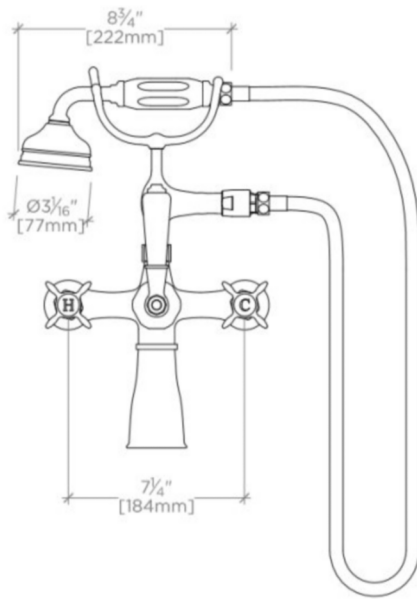

EASTON

EAXT34

Easton Vintage Exposed Tub Filler with Cross Handles and Handshower with Black Porcelain Lever Diverter

SHOWN IN NICKEL WITH BLACK PORCELAIN

TECHNICAL DETAILS

ADA Compliance: No
Adjustable versus Fixed Spray: Fixed Spray
Flow Restriction Options: 2.0, 1.75, 1.5, 0.92
Handle Spread Maximum: 7 1/4"
Handle Spread Minimum: 7 1/4"
Handle Turn Angle: Quarter Turn
Handshower / Spray Hose Length: 59"
Index Color / Finish and Material: White Porcelain
Depth / Width: 6 3/4"
Height: 15 1/2"
Inlet Connection Size: 3/4"
Inlet Connection Type: Female Union Nut
Inlet Supply Spread Maximum: 7 1/4"
Inlet Supply Spread Minimum: 7 1/4"
Installation Type: Wall or deck mounted
Integrated Diverter: N
Length: 11"
Primary Material: Brass
Restricted Maximum Flow Rate: 2.5 gpm
Suggested Application: Bath
Water Pressure Maximum: 75.0 psi
Water Pressure Minimum: 20.0 psi
Water Pressure Recommended: 45.0 psi

WATERWORKS

EASTON

EAXT34

Easton Vintage Exposed Tub Filler with Cross Handles and Hand-shower with Black Porcelain Lever Diverter

TOP VIEW

SCALE: 1 1/2"=1'-0"

FRONT VIEW

SCALE: 1 1/2"=1'-0"

SIDE VIEW

SCALE: 1 1/2"=1'-0"