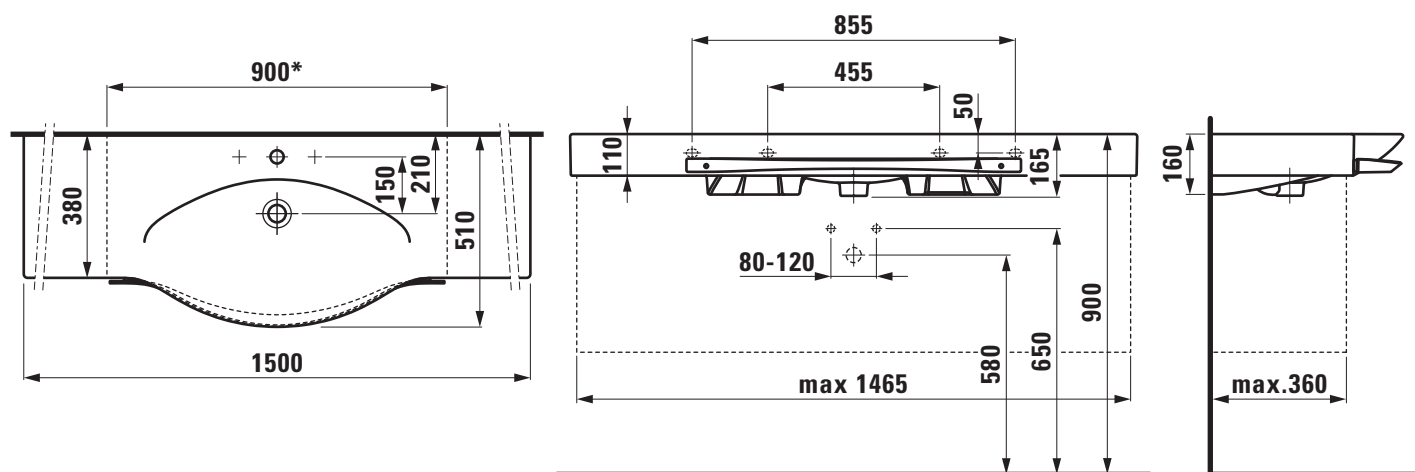

TECHNICAL DATA

Order no.	81270.6
Certified to	EN 14688
Dimensions	1500 x 380/510 mm
Inside dimensions of the basin	700 x 350 mm
Specification	Always to be fixed to the wall. Cut one-sided to 900 mm incl. towel rail order no. 88170.4 Charge 104 – 1 centre tap hole, with overflow
Special specification	Charge 108 – 3 tap holes, with overflow Charge 136 – 3 tap holes, distance 8 inches, with overflow
Weight	35,0 kg
Mounting acc. excl.	2x Mounting set M10 x 140 mm, order no. 89988.2
Otherwise	When ordering the cut version use the order form for cutting
Colours	see colour table

SPECIFICATION TEXT

Cutable countertop basin Laufen-PALACE, sanitary ceramic, EN 14688, dimensions 1500 x 380/510 mm, symmetric, 1 centre tap hole
Special feature: overflow channel glazed, cutable to 900 mm, integrated shelves, with towel rail
Further options / accessories: 3 tap holes, 3 tap holes distance 8 inches with overflow, furniture
Order no. 81270.6

TECHNICAL DRAWINGS / S 1 : 20

* = minimum measure for cutting