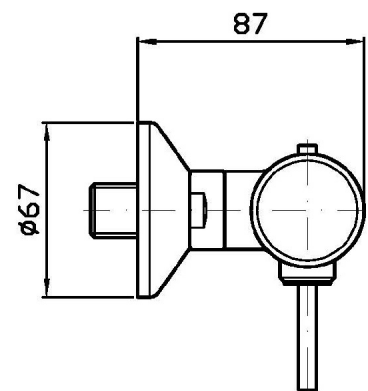

Marchio / Brand ZUCCHETTI

Classe / Class MONOCOMANDI

ZXS

ZXS076

Miscelatore monocomando doccia esterno. / Exposed single lever shower mixer.

Miscelatore monocomando doccia esterno.

Exposed single lever shower mixer.

Finiture / Finishes

Cromo / Chrome

ZXS

ZXS076 Disegno Complessivo / Overall Drawing

ZXS

ZXS076 Esplosi / Exploded

ZXS

ZXS076 Portate / Flowrates (lt/min)

PRESSIONE PRESSURE	1 BAR	2 BAR	3 BAR	4 BAR	5 BAR
1 RUBINETTO APERTO P1 1 TAP OPENED	7,9	11,5	14	16,5	18,5
P2					
P3					
P4					
P5					

ZXS

ZXS076 Pesì e Misure / Weights and Sizes

Peso (Kg) Weight (lb)	1,94 (Kg)	4,276924 (lb)
Volume (dc3) - (in3)	3,43 (dc3)	0,000209 (in3)
h (mm) - (in)	68 (mm)	2,6771668 (in)
L1 (mm) - (in)	168 (mm)	6,6141768 (in)
L2 (mm) - (in)	300 (mm)	11,81103 (in)