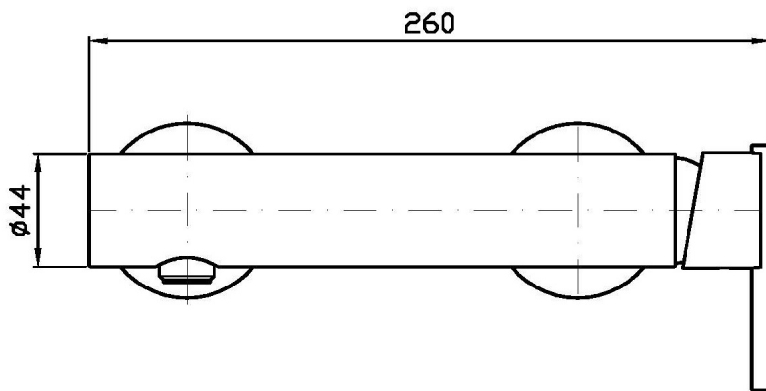

ZXS

ZXS076 Disegno Complessivo / Overall Drawing