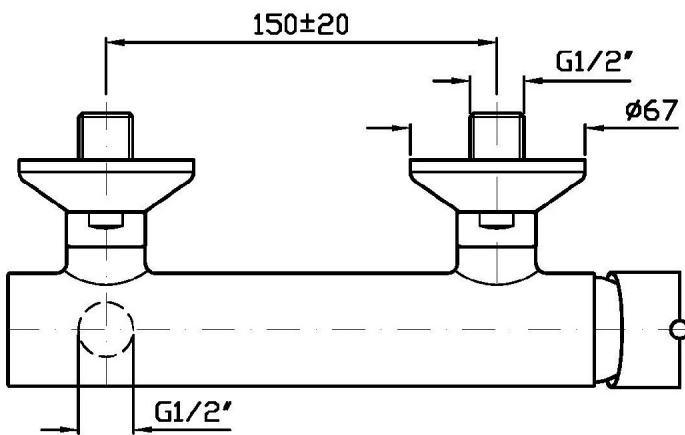

Marchio / Brand ZUCCHETTI

Classe / Class MONOCOMANDI

ZXS

ZXS076

Miscelatore monocomando doccia esterno. / Exposed single lever shower mixer.

Miscelatore monocomando doccia esterno.

Exposed single lever shower mixer.

Finiture / Finishes

Cromo / Chrome

ZXS

ZXS076 Disegno Complessivo / Overall Drawing

ZXS

ZXS076 Esplosi / Exploded

ZXS

ZXS076 Portate / Flowrates (lt/min)

PRESSIONE PRESSURE	1 BAR	2 BAR	3 BAR	4 BAR	5 BAR
1 RUBINETTO APERTO P1 1 TAP OPENED	7,9	11,5	14	16,5	18,5
P2					
P3					
P4					
P5					

ZXS

ZXS076 Pesì e Misure / Weights and Sizes

Peso (Kg) Weight (lb)	1,94 (Kg)	4,276924 (lb)
Volume (dc3) - (in3)	3,43 (dc3)	0,000209 (in3)
h (mm) - (in)	68 (mm)	2,6771668 (in)
L1 (mm) - (in)	168 (mm)	6,6141768 (in)
L2 (mm) - (in)	300 (mm)	11,81103 (in)