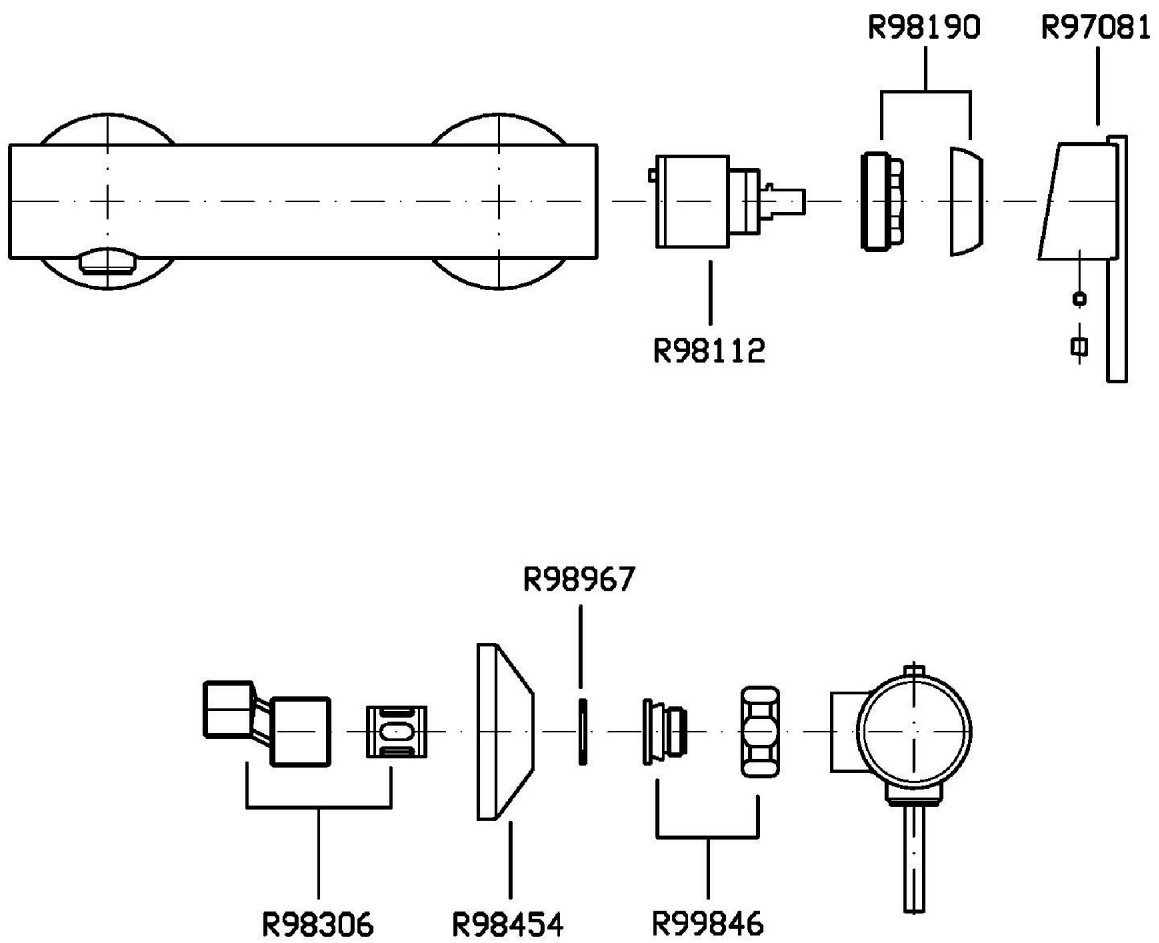

Finiture / Finishes

Cromo / Chrome

ZXS

ZXS076 Disegno Complessivo / Overall Drawing

ZXS

ZXS076 Esplosi / Exploded

ZXS

ZXS076 Portate / Flowrates (lt/min)

PRESSIONE PRESSURE	1 BAR	2 BAR	3 BAR	4 BAR	5 BAR
1 RUBINETTO APERTO P1 1 TAP OPENED	7,9	11,5	14	16,5	18,5
P2					
P3					
P4					
P5					

ZXS

ZXS076 Pesì e Misure / Weights and Sizes

Peso (Kg) Weight (lb)	1,94 (Kg)	4,276924 (lb)
Volume (dc3) - (in3)	3,43 (dc3)	0,000209 (in3)
h (mm) - (in)	68 (mm)	2,6771668 (in)
L1 (mm) - (in)	168 (mm)	6,6141768 (in)
L2 (mm) - (in)	300 (mm)	11,81103 (in)