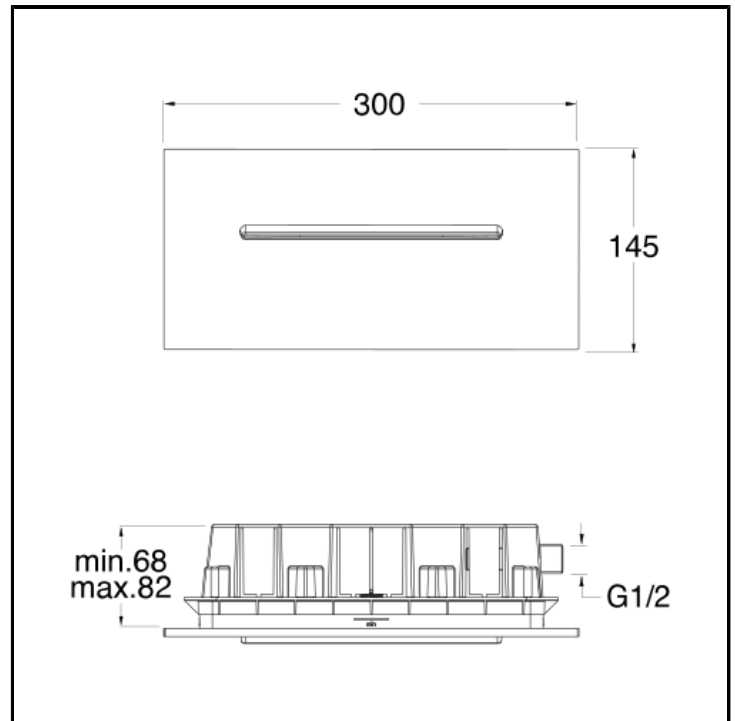

CRIBD320

20 cm wall mounting waterfall spout

FINITURE

- White matt
- Chrome
- Brushed stainless steel AISI
- Black matt

CHARACTERISTICS

- Waterfall and body jet

INSTALLATION

- Wall