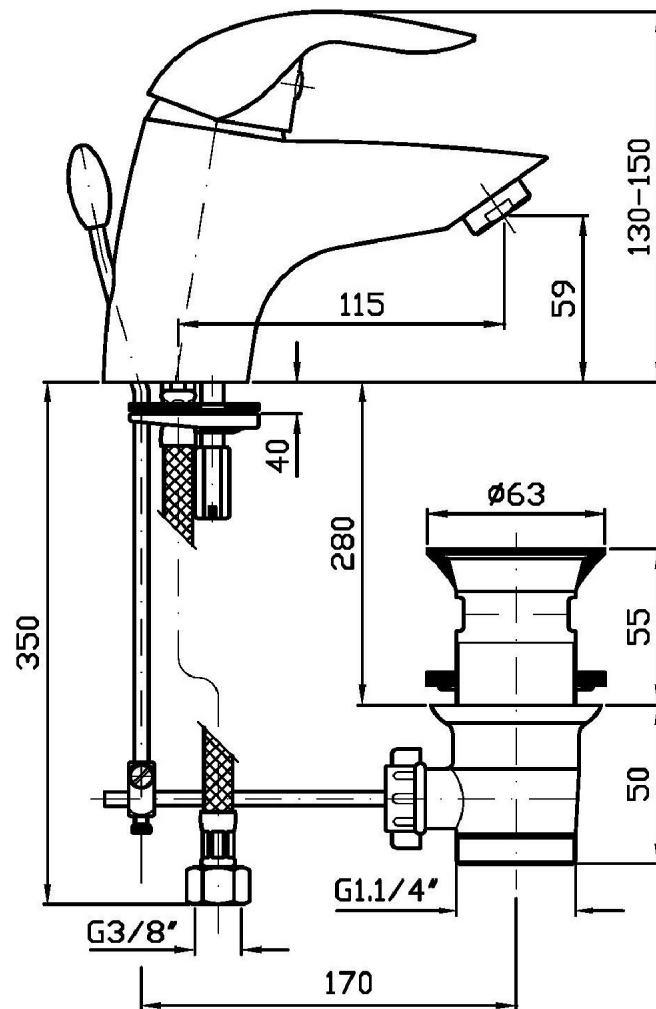

## ELFO

Z27225

Disegno Complessivo / Overall Drawing

## ELFO

Z27225

Pesi e Misure / Weights and Sizes

Peso ( Kg ) Weight ( lb )	2,1 ( Kg )	4,62966 ( lb )
Volume ( dc3 ) - ( in3 )	4,05 ( dc3 )	0,000247 ( in3 )
h ( mm ) - ( in )	70 ( mm )	2,755907 ( in )
L1 ( mm ) - ( in )	150 ( mm )	5,905515 ( in )
L2 ( mm ) - ( in )	385 ( mm )	15,1574885 ( in )