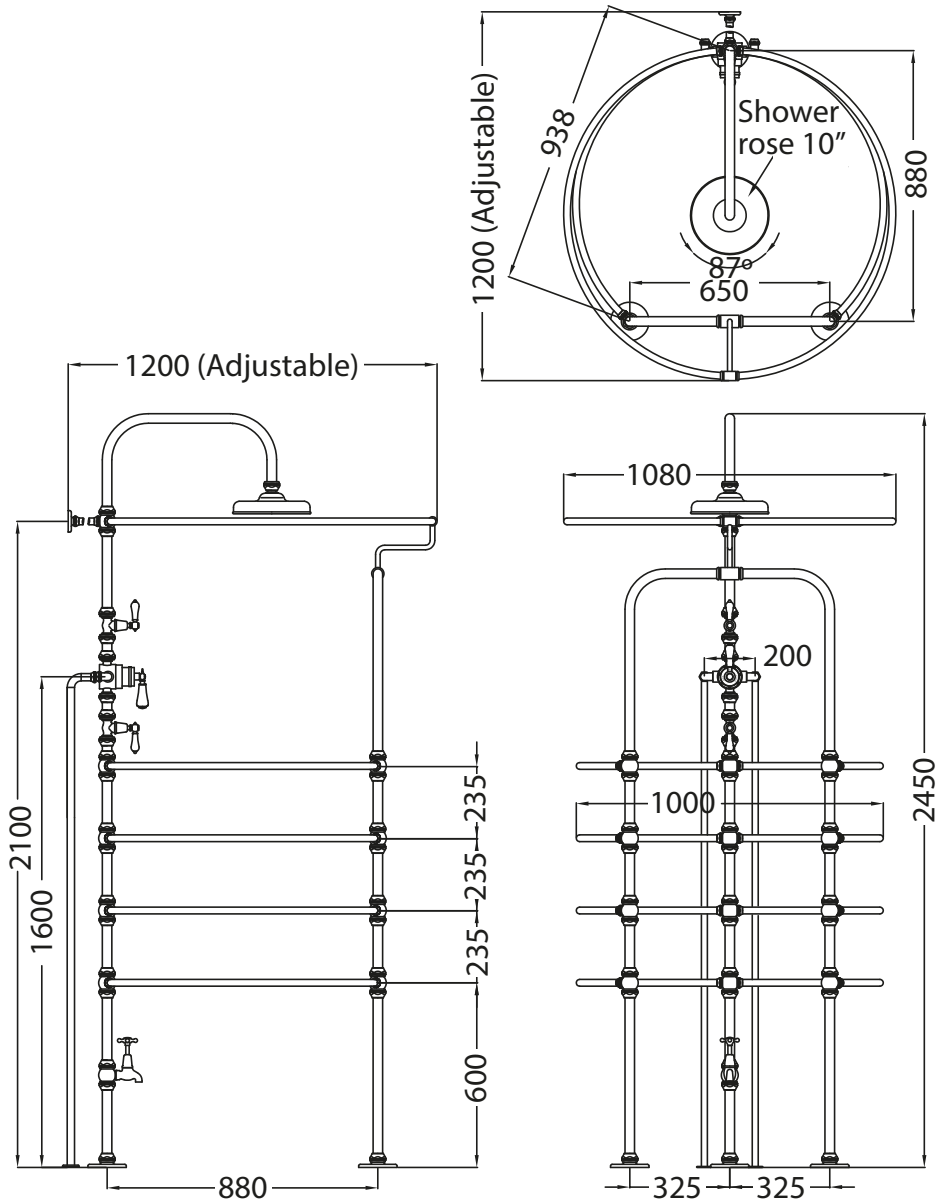

# Catchpole & Rye

Saracens Dairy,  
 Pluckley,  
 Kent. U.K.  
 TN27 0SA.  
 TEL: +44 (0)1233 840840  
 EMAIL: info@catchpoleandrye.com

Product Range:

Shower

Product Name:

La Cage

## DIMENSIONAL DATA SHEET DATE: JULY 2018

**NOTES:**

DIMENSIONS IN MILLIMETRES.

WHILST EVERY EFFORT IS MADE TO ENSURE THE ACCURACY OF THESE DATA SHEETS THEY ARE SUBJECT TO CHANGE WITHOUT NOTICE AS PART OF THE COMPANY'S PRODUCT DEVELOPMENT PROCESS.