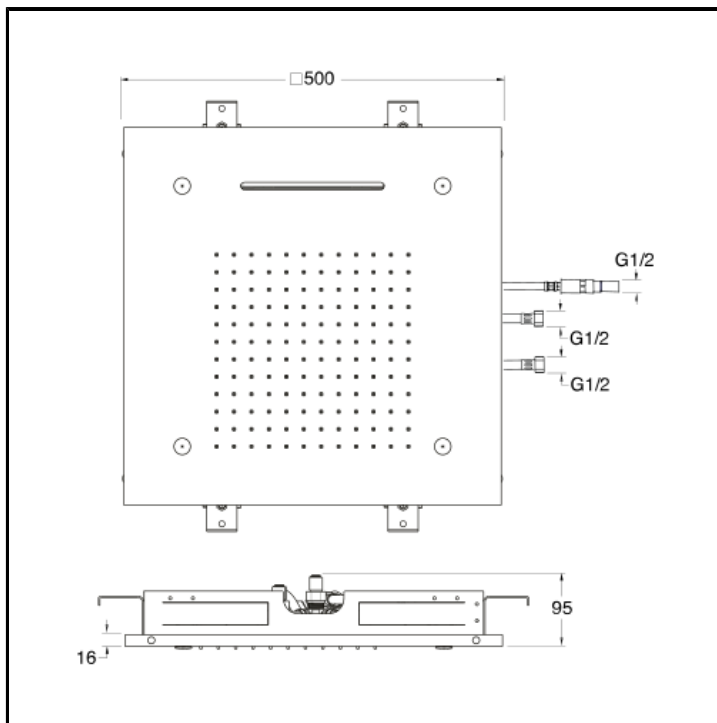

# CRIPD380

50 x 50 cm square anti-lime showerhead with built-in waterfall flow, spray nozzle and ceiling mounting system