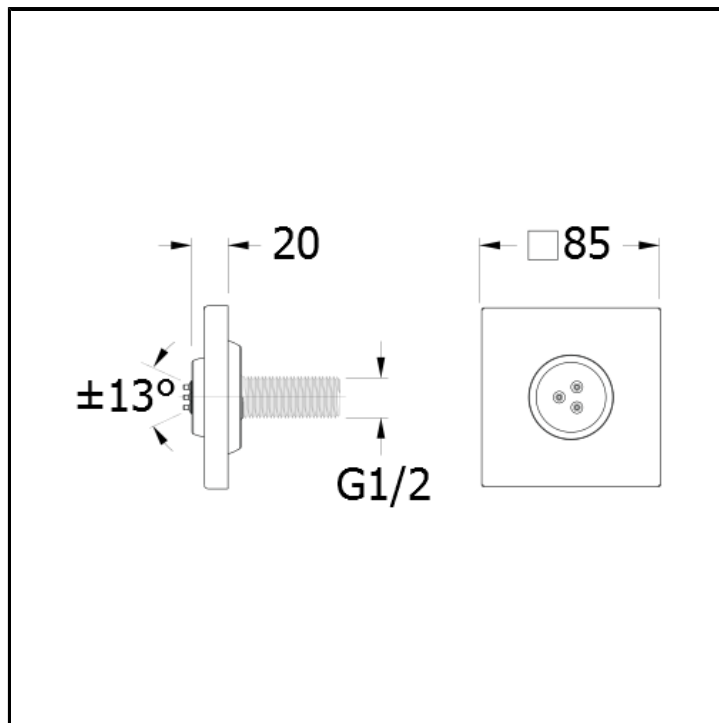

Anti-lime body jet external parts for CRICS705 - CRICS706 - CRICS707 with metal plate

FINITURE

- White matt
- Chrome
- Polished black chrome
- Brushed black chrome
- Polished metallic
- Brushed metallic
- Black matt
- Yellow gold oro
- PVD polished rose gold
- PVD brushed rose gold