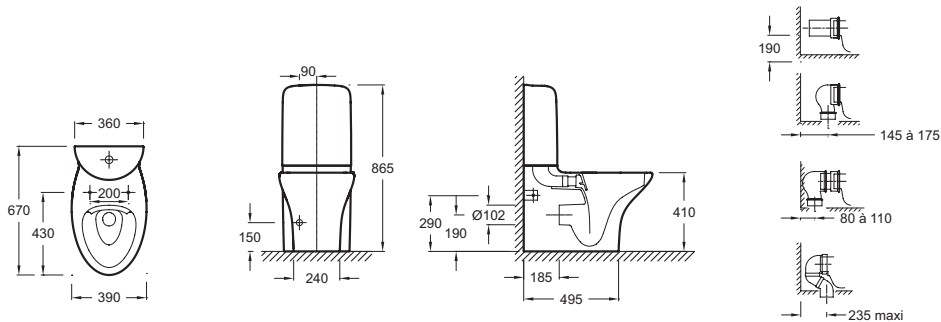

**UJK102**

**Collection:** NOUVELLE VAGUE

**Finish\*:**

00 - White

**Main features:**

**Features**

- DIMENSIONS: 67 x 39 cm
- MATERIAL: Ceramic
- VOLUME OF WATER: Standard 3/6 L
- RIM TYPE: Rimless
- PRODUCT INCLUDED: (Cistern and seat not included)
- TOILET BOWL FIXINGS: Invisible
- WEIGHT: 33.3 kg
- INSTALLATION TYPE: Floor-standing
- HEIGHT: Standard
- RIM: Without rim
- SEAT : Not included

**Consumer benefits**

- ESTHETIC: Elegant and discreet, with concealed fixings
- ECONOMICAL: Reduced flush volume (2,6/4L) saves up to 22m3/year (household of 4)

**Technical drawing**

Product Specification: Rimless toilet, vario outlet. UJK102. Collection: NOUVELLE VAGUE. DIMENSIONS: 67 x 39 cm. WEIGHT: 33.3 kg. MATERIAL: Ceramic. INSTALLATION TYPE: Floor-standing. VOLUME OF WATER: Standard 3/6 L. HEIGHT: Standard. RIM TYPE: Rimless. RIM: Without rim. PRODUCT INCLUDED: (Cistern and seat not included). SEAT : Not included. TOILET BOWL FIXINGS: Invisible.