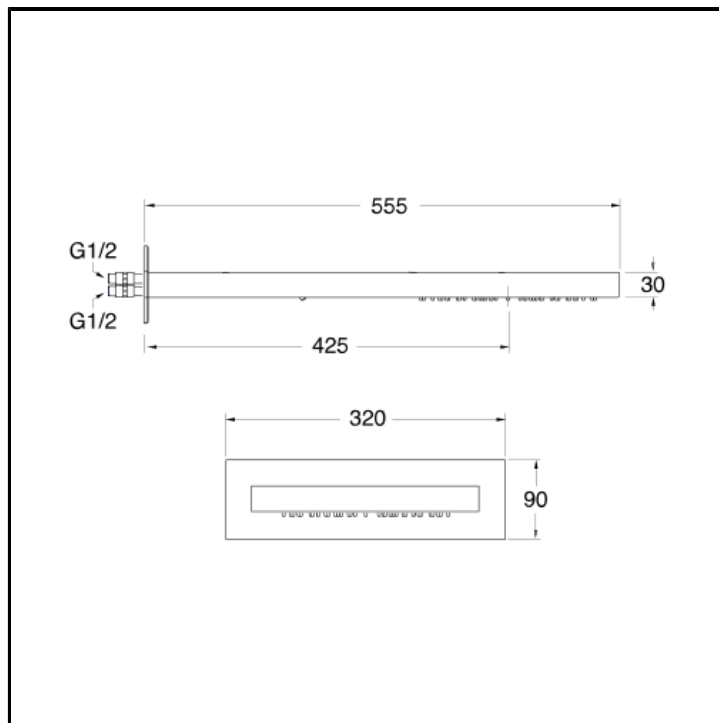

CRIPD382

Anti-lime showerhead with built-in waterfall flow and wall mounting system

FINITURE

-  Chrome
-  Brushed stainless steel AISI

CHARACTERISTICS

- Waterfall and body jet
-

INSTALLATION

- Wall