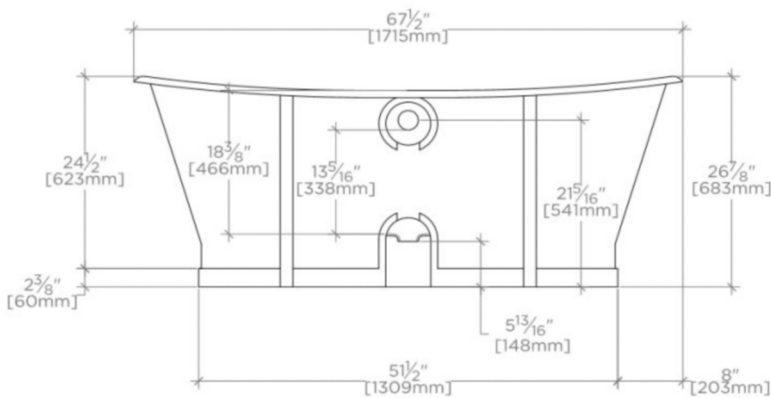

EMILE

EEBT01

Emile 67" x 27" x 27 1/2" Freestanding Oval Cast Iron Bathtub

FILEDESCRIPTION

TECHNICAL DETAILS

ADA Compliance: No
Adjustable Levelers / Feet: Y
Bathing Type: Bathing and Soaking
Depth to Overflow: 12 9/16"
Drain Hole Diameter: 2 1/16"
Depth / Width: 27"
Height: 27"
Installation Type: Freestanding
Item Weight (Filled): 912.0 pounds
Length: 67 5/16"
Overflow Hole Diameter: 2"
Overflow Opening: Yes
Single or Double Ended: Double Ended

INSPIRATION

A classic statement-making bathtub with graceful vintage-inspired lines. Sheathed in hand-polished brass, it gives a room a stunning focal point.

PRODUCT FEATURES

Solid Brass wrapped cast iron tub
Constructed of the finest cast iron with pure white enamel interior
Available with optional slip resistant bottom, a built-in safety feature
Waste and Overflow (UNWO76) sold separately

WATERWORKS

EMILE

EEBT01

Emile 67" x 27" x 27 1/2" Freestanding Oval Cast Iron Bathtub

RECOMMENDED WASTE & OVERFLOW STYLE #:

UNWO76 - UNIVERSAL DRAIN PLUG WASTE AND OVERFLOW DRAIN

Dimensional Tolerance	
> $7\frac{7}{8}"$ [200mm]	± 0.8%
< $7\frac{7}{8}"$ [200mm]	± 1.8%

TOP VIEW

SCALE: 1/2"=1'-0"

SIDE VIEW

SCALE: 1/2"=1'-0"

END VIEW

SCALE: 1/2"=1'-0"