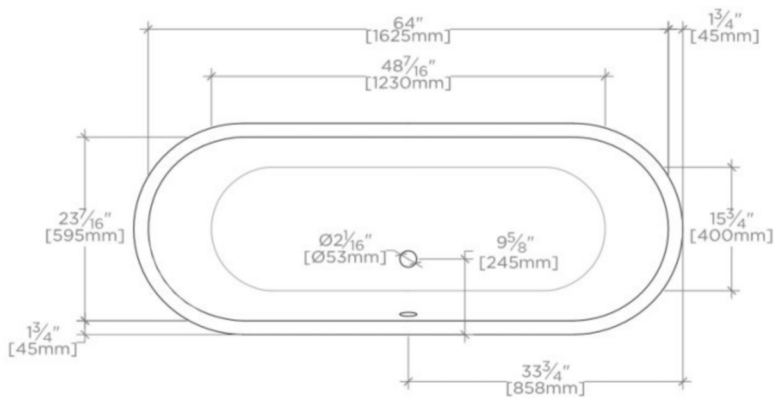

EMILE

EEBT01

Emile 67" x 27" x 27 1/2" Freestanding Oval Cast Iron Bathtub

FILEDESCRIPTION

TECHNICAL DETAILS

ADA Compliance: No
Adjustable Levelers / Feet: Y
Bathing Type: Bathing and Soaking
Depth to Overflow: 12 9/16"
Drain Hole Diameter: 2 1/16"
Depth / Width: 27"
Height: 27"
Installation Type: Freestanding
Item Weight (Filled): 912.0 pounds
Length: 67 5/16"
Overflow Hole Diameter: 2"
Overflow Opening: Yes
Single or Double Ended: Double Ended

INSPIRATION

A classic statement-making bathtub with graceful vintage-inspired lines. Sheathed in hand-polished brass, it gives a room a stunning focal point.

PRODUCT FEATURES

Solid Brass wrapped cast iron tub
Constructed of the finest cast iron with pure white enamel interior
Available with optional slip resistant bottom, a built-in safety feature
Waste and Overflow (UNWO76) sold separately

WATERWORKS

EMILE

EEBT01

Emile 67" x 27" x 27 1/2" Freestanding Oval Cast Iron Bathtub

RECOMMENDED WASTE & OVERFLOW STYLE #:

UNWO76 - UNIVERSAL DRAIN PLUG WASTE AND OVERFLOW DRAIN

Dimensional Tolerance	
> $7\frac{7}{8}"$ [200mm]	± 0.8%
< $7\frac{7}{8}"$ [200mm]	± 1.8%

TOP VIEW

SCALE: 1/2"=1'-0"

SIDE VIEW

SCALE: 1/2"=1'-0"

END VIEW

SCALE: 1/2"=1'-0"