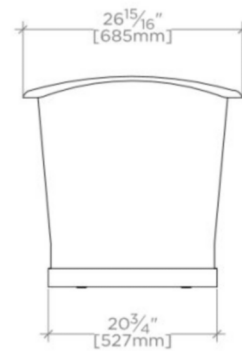

EMILE

EEBT01

Emile 67" x 27" x 27 1/2" Freestanding Oval Cast Iron Bathtub

FILEDESCRIPTION

TECHNICAL DETAILS

ADA Compliance: No
Adjustable Levelers / Feet: Y
Bathing Type: Bathing and Soaking
Depth to Overflow: 12 9/16"
Drain Hole Diameter: 2 1/16"
Depth / Width: 27"
Height: 27"
Installation Type: Freestanding
Item Weight (Filled): 912.0 pounds
Length: 67 5/16"
Overflow Hole Diameter: 2"
Overflow Opening: Yes
Single or Double Ended: Double Ended

INSPIRATION

A classic statement-making bathtub with graceful vintage-inspired lines. Sheathed in hand-polished brass, it gives a room a stunning focal point.

PRODUCT FEATURES

Solid Brass wrapped cast iron tub
Constructed of the finest cast iron with pure white enamel interior
Available with optional slip resistant bottom, a built-in safety feature
Waste and Overflow (UNWO76) sold separately

WATERWORKS

EMILE

EEBT01

Emile 67" x 27" x 27 1/2" Freestanding Oval Cast Iron Bathtub

RECOMMENDED WASTE & OVERFLOW STYLE #:

UNWO76 - UNIVERSAL DRAIN PLUG WASTE AND OVERFLOW DRAIN

Dimensional Tolerance	
> $7\frac{7}{8}"$ [200mm]	± 0.8%
< $7\frac{7}{8}"$ [200mm]	± 1.8%

TOP VIEW

SCALE: 1/2"=1'-0"

SIDE VIEW

SCALE: 1/2"=1'-0"

END VIEW

SCALE: 1/2"=1'-0"