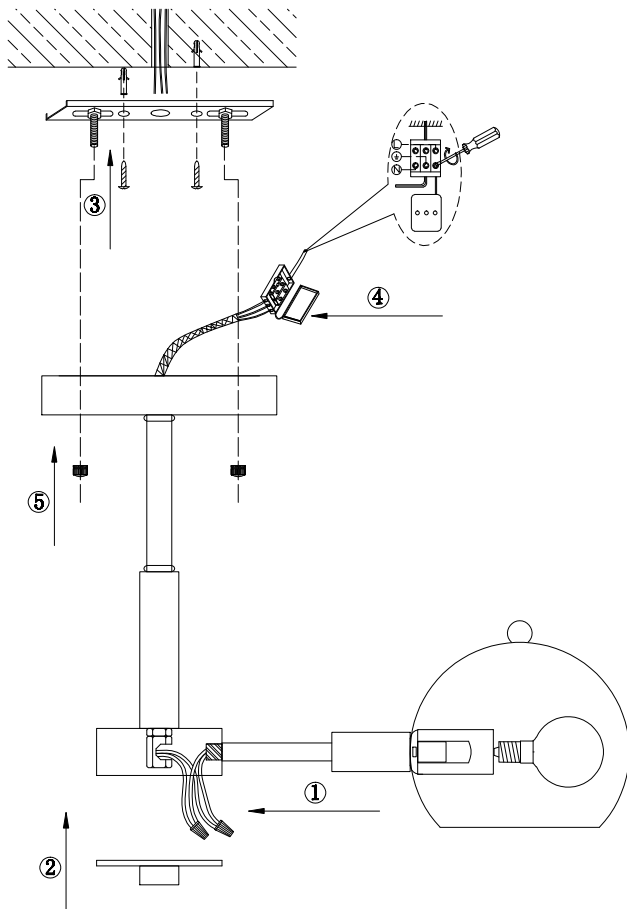

# Instruction

FR5032CL-03B

3 x E14 (40W)

Model: FR5032CL-03B  
Series: Trisha

Ceiling Lamps