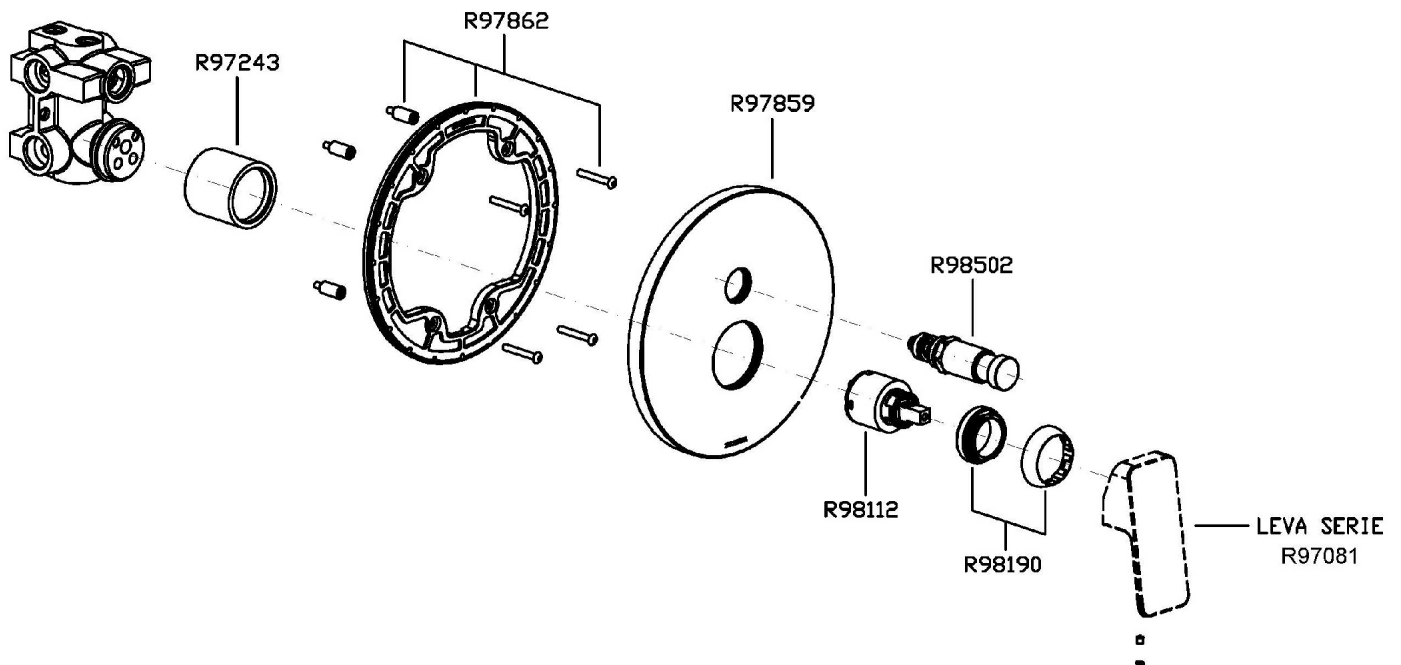

ZXS

ZXS096

Esplosi / Exploded