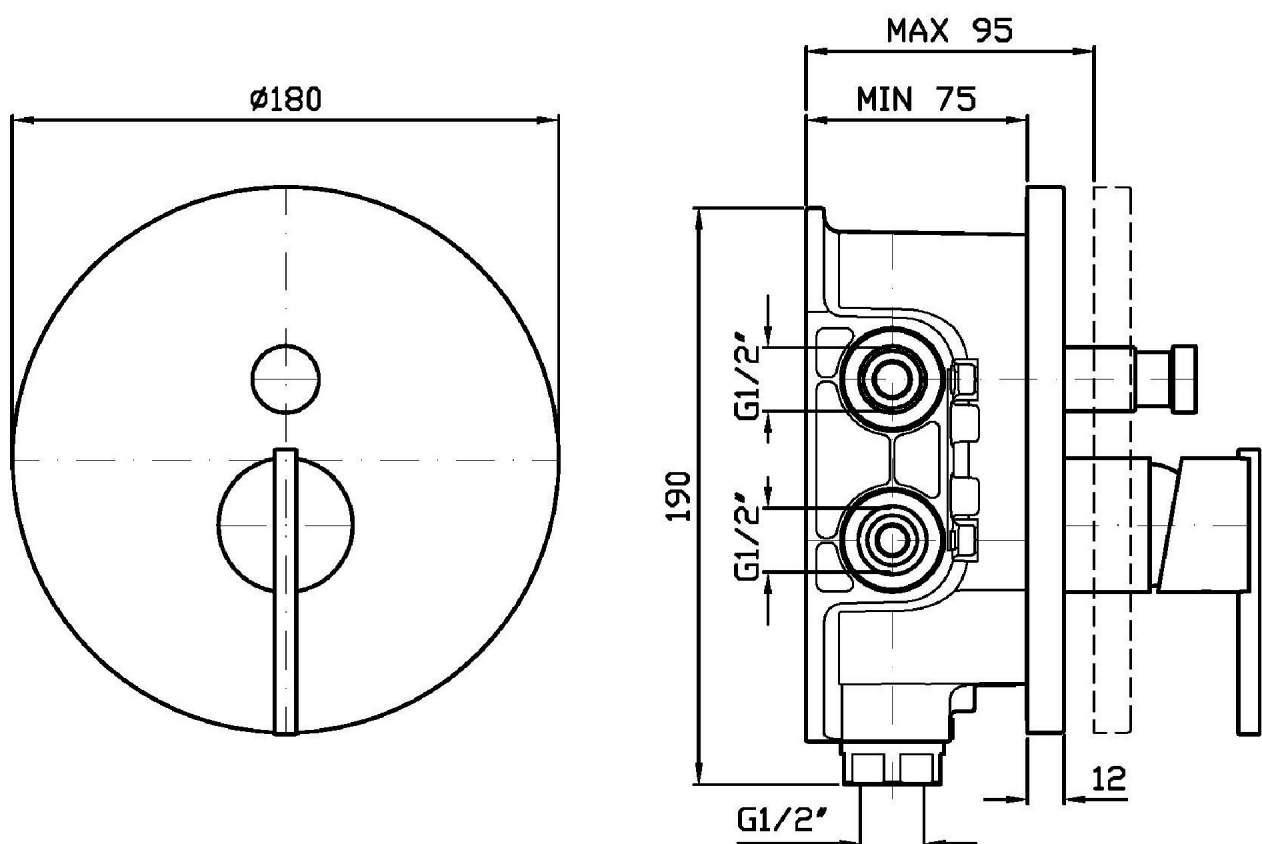

ZXS

ZXS096

Disegno Complessivo / Overall Drawing