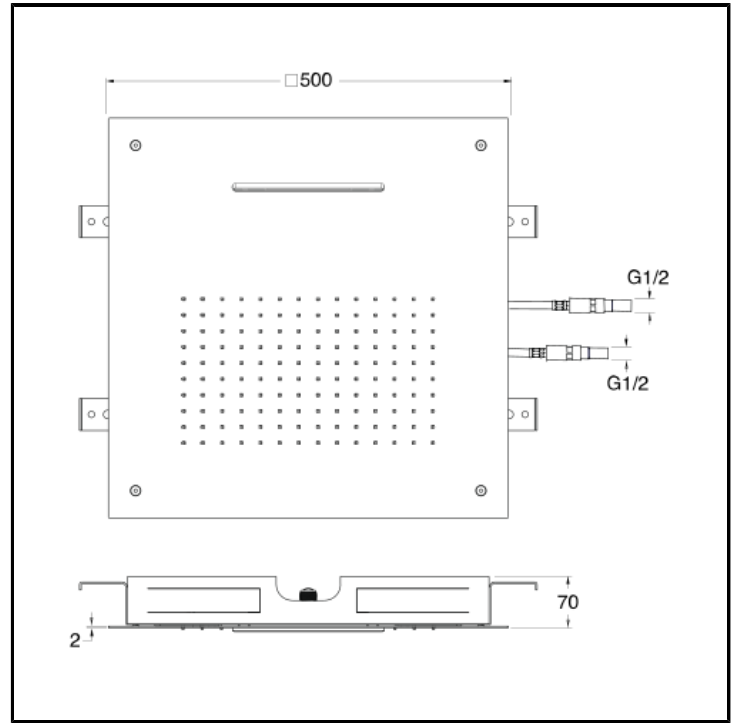

# CRIPD381

50 x 50 cm square anti-lime showerhead with built-in waterfall flow and ceiling mounting system