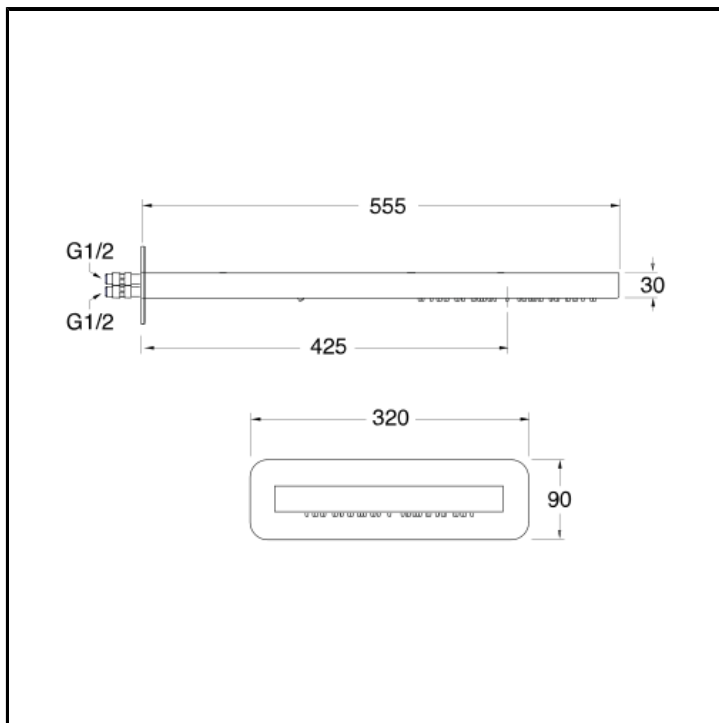

# CRIPD383

Anti-lime showerhead with built-in waterfall flow and wall mounting system