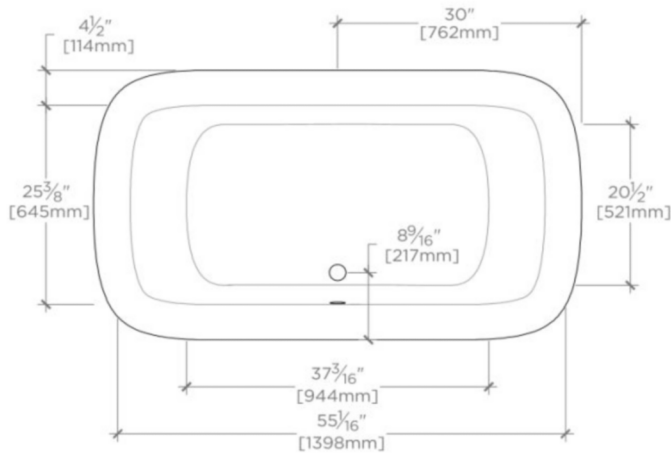

## EMBT10

Empire 59" x 34 1/2" x 24" Freestanding Rectangular Bathtub

SHOWN IN EMPIRE 71" X 34 1/2" X 24" FREESTANDING RECTANGULAR BATHTUB| EMBT01

### TECHNICAL DETAILS

ADA Compliance: When installed per ADA guidelines  
Depth / Width: 34 7/16"  
Height: 24 3/16"  
Item Weight (Filled): 861.0 pounds  
Length: 58 7/8"  
Primary Material: Fiberglass  
Suggested Application: Bath

### PRODUCT (NOTES)

Dimensions of fixtures are nominal. Measure your actual product for rough-in details.

## EMBT10

Empire 59" x 34 1/2" x 24" Freestanding Rectangular Bathtub

TOP VIEW

SCALE: 1/2"=1'-0"

SIDE VIEW

SCALE: 1/2"=1'-0"

END VIEW

SCALE: 1/2"=1'-0"