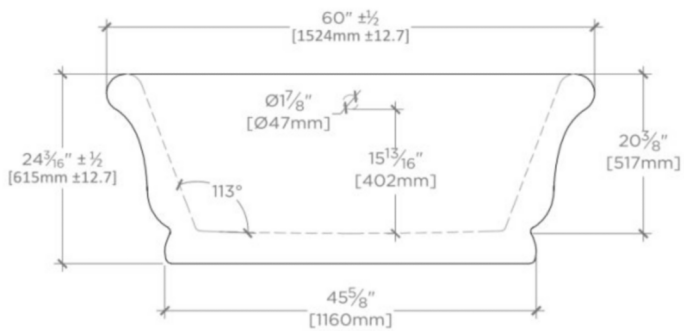

### TECHNICAL DETAILS

ADA Compliance: When installed per ADA guidelines  
Depth / Width: 34 7/16"  
Height: 24 3/16"  
Item Weight (Filled): 861.0 pounds  
Length: 58 7/8"  
Primary Material: Fiberglass  
Suggested Application: Bath

### PRODUCT (NOTES)

Dimensions of fixtures are nominal. Measure your actual product for rough-in details.

## EMBT10

Empire 59" x 34 1/2" x 24" Freestanding Rectangular Bathtub

TOP VIEW

SCALE: 1/2"=1'-0"

SIDE VIEW

SCALE: 1/2"=1'-0"

END VIEW

SCALE: 1/2"=1'-0"