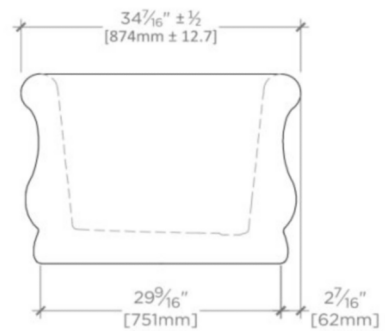

## EMBT10

Empire 59" x 34 1/2" x 24" Freestanding Rectangular Bathtub

SHOWN IN EMPIRE 71" X 34 1/2" X 24" FREESTANDING RECTANGULAR BATHTUB| EMBT01

### TECHNICAL DETAILS

ADA Compliance: When installed per ADA guidelines  
Depth / Width: 34 7/16"  
Height: 24 3/16"  
Item Weight (Filled): 861.0 pounds  
Length: 58 7/8"  
Primary Material: Fiberglass  
Suggested Application: Bath

### PRODUCT (NOTES)

Dimensions of fixtures are nominal. Measure your actual product for rough-in details.

## EMBT10

Empire 59" x 34 1/2" x 24" Freestanding Rectangular Bathtub

TOP VIEW

SCALE: 1/2"=1'-0"

SIDE VIEW

SCALE: 1/2"=1'-0"

END VIEW

SCALE: 1/2"=1'-0"