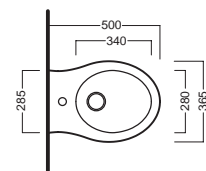

YXMQ77 (CR-Chrome)
YXMQ01 (BI-White)

Piletta universale
"Up & Down" / Scarico Libero
con tappo Ø 63 mm
Universal "Free outlet" /
"Up & Down" drain siphon with
cap Ø 63 mm

AOY7A801 (BI-White)

Piletta in CERAMICA con
tappo "Up & Down" Ø 71 mm
CERAMIC drain siphon with
"Up & Down" cap Ø 71 mm

fischer
innovative solutions

Y1H801
staffa universale per sospesi
universal wall hung bracket

sedile frenato
soft close seat cover
YXWW01
(bianco/white)

YXWX01
sedile
seat cover

DISEGNO TECNICO TECHNICAL DESIGN