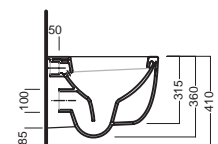

YXMQ77 (CR-Chrome)
YXMQ01 (BI-White)

Piletta universale
"Up & Down" / Scarico Libero
con tappo Ø 63 mm
Universal "Free outlet" /
"Up & Down" drain siphon with
cap Ø 63 mm

AOY7A801 (BI-White)

Piletta in CERAMICA con
tappo "Up & Down" Ø 71 mm
CERAMIC drain siphon with
"Up & Down" cap Ø 71 mm

fischer
innovative solutions

Y1H801
staffa universale per sospesi
universal wall hung bracket

sedile frenato
soft close seat cover
YXWW01
(bianco/white)

YXWX01
sedile
seat cover

DISEGNO TECNICO TECHNICAL DESIGN