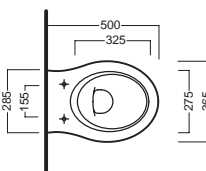

YXMQ77 (CR-Chrome)
YXMQ01 (BI-White)

Piletta universale
"Up & Down" / Scarico Libero
con tappo Ø 63 mm
Universal "Free outlet" /
"Up & Down" drain siphon with
cap Ø 63 mm

AOY7A801 (BI-White)

Piletta in CERAMICA con
tappo "Up & Down" Ø 71 mm
CERAMIC drain siphon with
"Up & Down" cap Ø 71 mm

fischer
innovative solutions

Y1H801
staffa universale per sospesi
universal wall hung bracket

sedile frenato
soft close seat cover
YXWW01
(bianco/white)

YXWX01
sedile
seat cover

DISEGNO TECNICO TECHNICAL DESIGN