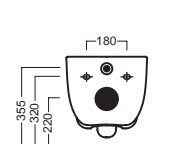

YXMQ77 (CR-Chrome)
YXMQ01 (BI-White)

Piletta universale
"Up & Down" / Scarico Libero
con tappo Ø 63 mm
Universal "Free outlet" /
"Up & Down" drain siphon with
cap Ø 63 mm

AOY7A801 (BI-White)

Piletta in CERAMICA con
tappo "Up & Down" Ø 71 mm
CERAMIC drain siphon with
"Up & Down" cap Ø 71 mm

fischer
innovative solutions

Y1H801
staffa universale per sospesi
universal wall hung bracket

sedile frenato
soft close seat cover
YXWW01
(bianco/white)

YXWX01
sedile
seat cover

DISEGNO TECNICO TECHNICAL DESIGN