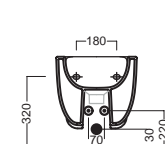

YXMQ77 (CR-Chrome)
YXMQ01 (BI-White)

Piletta universale
"Up & Down" / Scarico Libero
con tappo Ø 63 mm
Universal "Free outlet" /
"Up & Down" drain siphon with
cap Ø 63 mm

AOY7A801 (BI-White)

Piletta in CERAMICA con
tappo "Up & Down" Ø 71 mm
CERAMIC drain siphon with
"Up & Down" cap Ø 71 mm

fischer
innovative solutions

Y1H801
staffa universale per sospesi
universal wall hung bracket

sedile frenato
soft close seat cover
YXWW01
(bianco/white)

YXWX01
sedile
seat cover

DISEGNO TECNICO TECHNICAL DESIGN