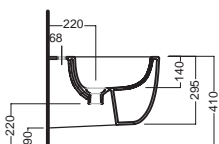

YXMQ77 (CR-Chrome)
YXMQ01 (BI-White)

Piletta universale
"Up & Down" / Scarico Libero
con tappo Ø 63 mm
Universal "Free outlet" /
"Up & Down" drain siphon with
cap Ø 63 mm

AOY7A801 (BI-White)

Piletta in CERAMICA con
tappo "Up & Down" Ø 71 mm
CERAMIC drain siphon with
"Up & Down" cap Ø 71 mm

fischer
innovative solutions

Y1H801
staffa universale per sospesi
universal wall hung bracket

sedile frenato
soft close seat cover
YXWW01
(bianco/white)

YXWX01
sedile
seat cover

DISEGNO TECNICO TECHNICAL DESIGN