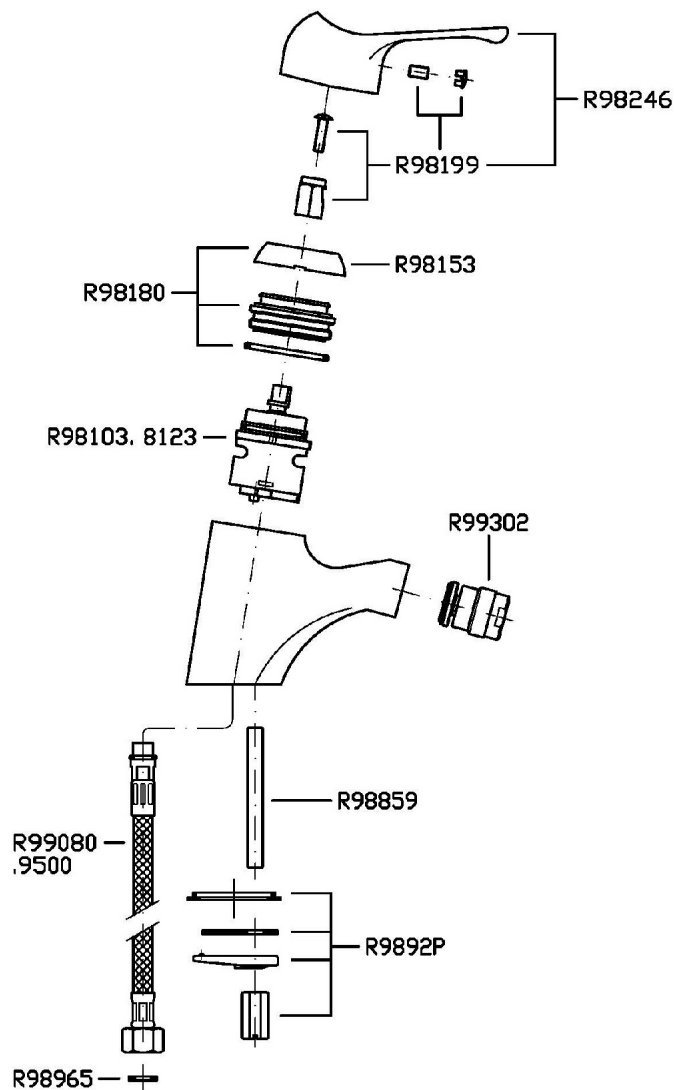

Single lever bidet mixer with aerator, flexible pipes, without pop-up waste.

Finiture / Finishes

Cromo / Chrome

ZETAMIX 1900

Z1934P

Disegno Complessivo / Overall Drawing

ZETAMIX 1900

Z1934P

Esplosi / Exploded

ZETAMIX 1900

Z1934P Portate / Flowrates (lt/min)

PRESSIONE PRESSURE	1 BAR	2 BAR	3 BAR	4 BAR	5 BAR
P1 BIDET BIDET	10	14	17	19	21
P2					
P3					
P4					
P5					

ZETAMIX 1900

Z1934P Pesì e Misure / Weights and Sizes

Peso (Kg) Weight (lb)	1,6 (Kg)	3,52736 (lb)
Volume (dc3) - (in3)	4,05 (dc3)	0,000247 (in3)
h (mm) - (in)	70 (mm)	2,755907 (in)
L1 (mm) - (in)	150 (mm)	5,905515 (in)
L2 (mm) - (in)	385 (mm)	15,1574885 (in)