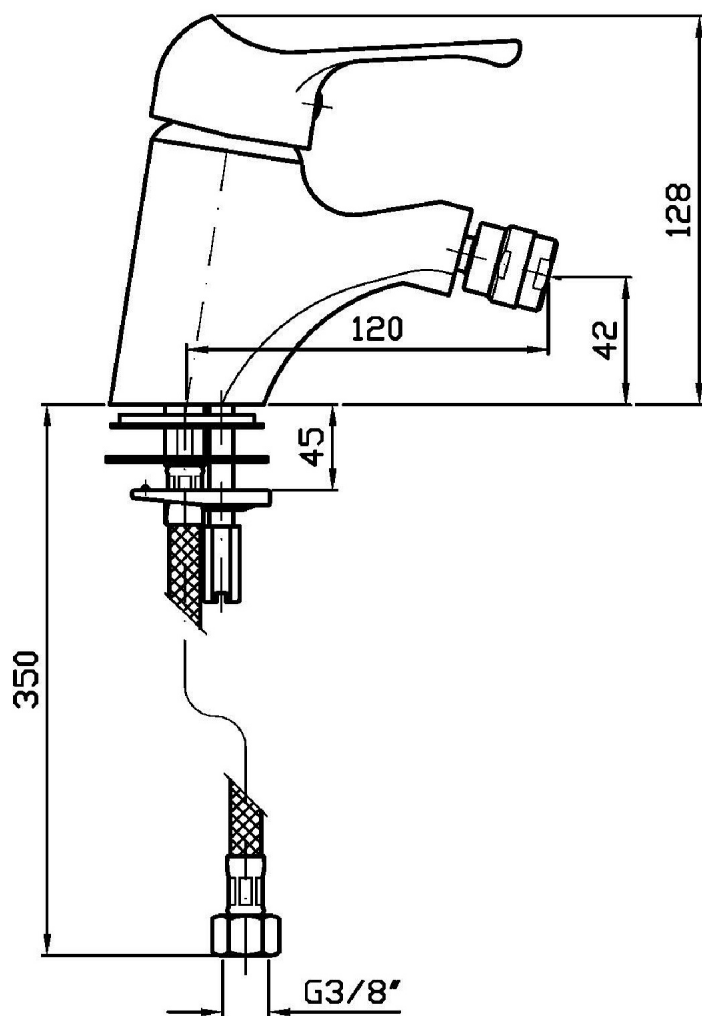

Single lever bidet mixer with aerator, flexible pipes, without pop-up waste.

Finiture / Finishes

Cromo / Chrome

ZETAMIX 1900

Z1934P

Disegno Complessivo / Overall Drawing

ZETAMIX 1900

Z1934P

Esplosi / Exploded

ZETAMIX 1900

Z1934P Portate / Flowrates (lt/min)

PRESSIONE PRESSURE	1 BAR	2 BAR	3 BAR	4 BAR	5 BAR
P1 BIDET BIDET	10	14	17	19	21
P2					
P3					
P4					
P5					

ZETAMIX 1900

Z1934P Pesì e Misure / Weights and Sizes

Peso (Kg) Weight (lb)	1,6 (Kg)	3,52736 (lb)
Volume (dc3) - (in3)	4,05 (dc3)	0,000247 (in3)
h (mm) - (in)	70 (mm)	2,755907 (in)
L1 (mm) - (in)	150 (mm)	5,905515 (in)
L2 (mm) - (in)	385 (mm)	15,1574885 (in)