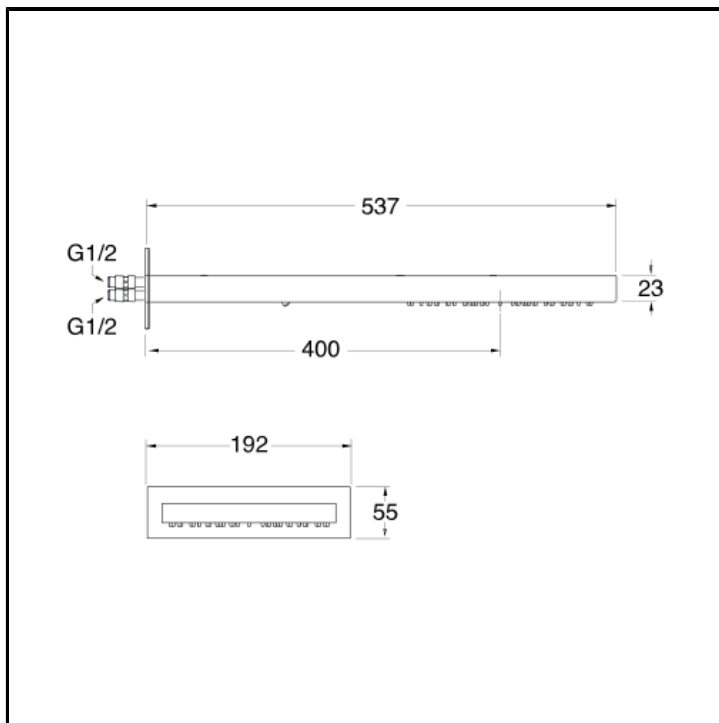

CRIPD384

Anti-lime showerhead with built-in waterfall flow and wall mounting system

FINITURE

Chrome

Brushed stainless steel AISI

CHARACTERISTICS

- Waterfall and body jet
-

INSTALLATION