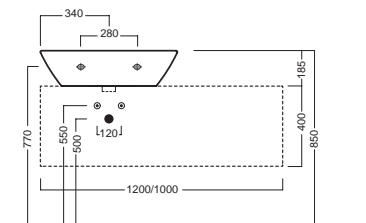

01 BIANCO
WHITE