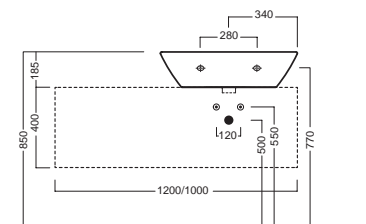

01 BIANCO
WHITE