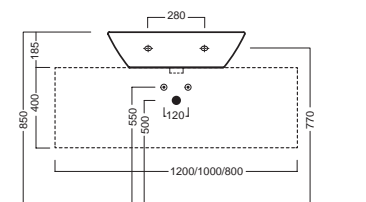

01 BIANCO
WHITE