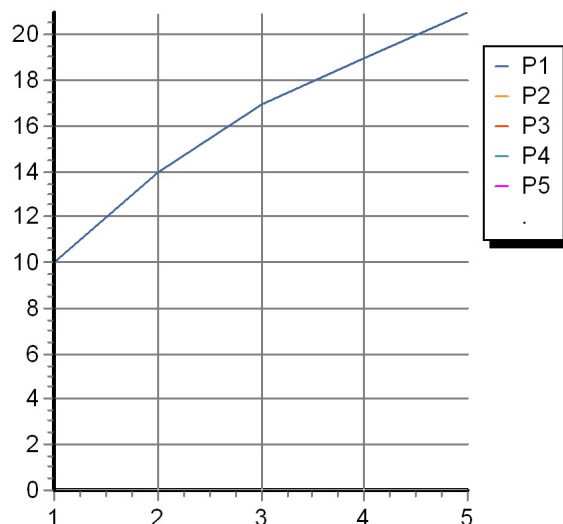

## ZETAMIX 1900

Z1933P Portate / Flowrates (lt/min)

PRESSIONE PRESSURE	1 BAR	2 BAR	3 BAR	4 BAR	5 BAR
P1 BIDET BIDET	10	14	17	19	21
P2					
P3					
P4					
P5					

## ZETAMIX 1900

Z1933P Pesì e Misure / Weights and Sizes

Peso ( Kg ) Weight ( lb )	2 ( Kg )	4,4092 ( lb )
Volume ( dc3 ) - ( in3 )	4,05 ( dc3 )	0,000247 ( in3 )
h ( mm ) - ( in )	70 ( mm )	2,755907 ( in )
L1 ( mm ) - ( in )	150 ( mm )	5,905515 ( in )
L2 ( mm ) - ( in )	385 ( mm )	15,1574885 ( in )