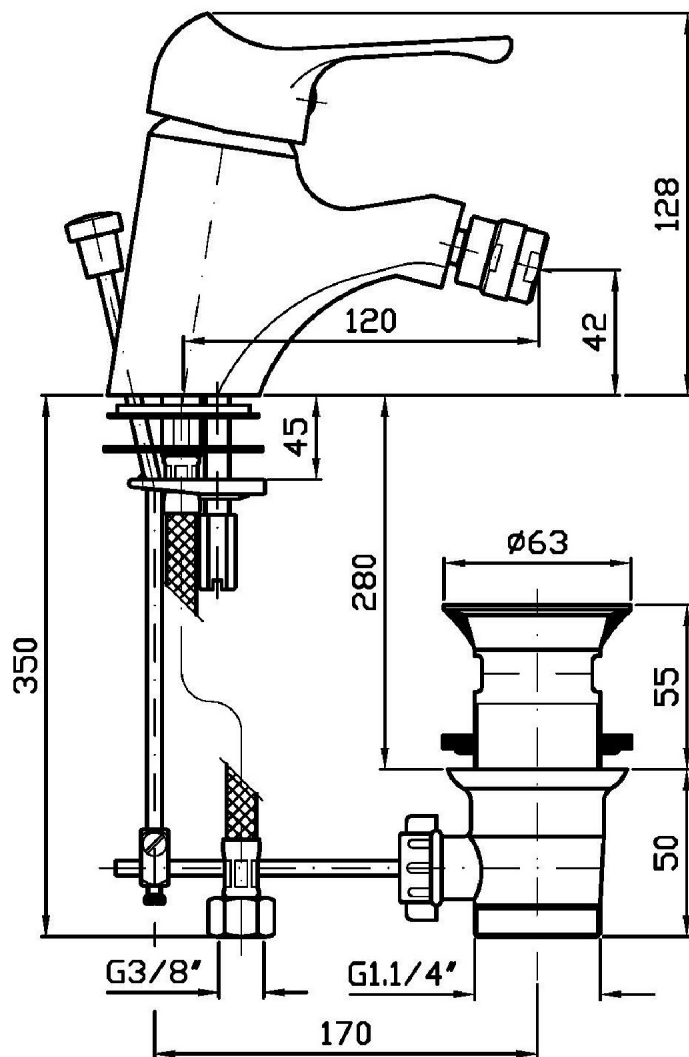

## ZETAMIX 1900

Z1933P

Disegno Complessivo / Overall Drawing

## ZETAMIX 1900

Z1933P Pesì e Misure / Weights and Sizes

Peso ( Kg ) Weight ( lb )	2 ( Kg )	4,4092 ( lb )
Volume ( dc3 ) - ( in3 )	4,05 ( dc3 )	0,000247 ( in3 )
h ( mm ) - ( in )	70 ( mm )	2,755907 ( in )
L1 ( mm ) - ( in )	150 ( mm )	5,905515 ( in )
L2 ( mm ) - ( in )	385 ( mm )	15,1574885 ( in )