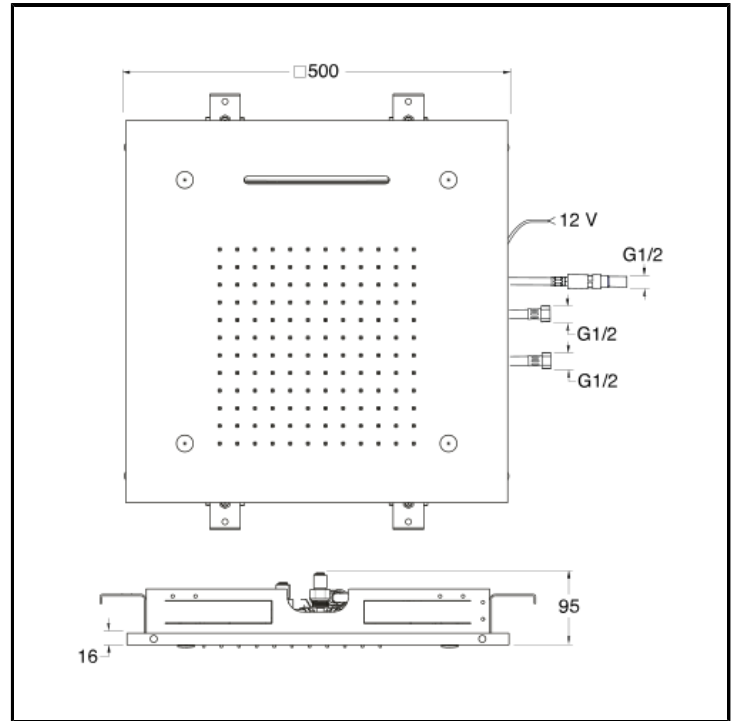

CRIPD390

50 x 50 cm square anti-lime showerhead with 11 programmes lighting, built-in waterfall flow, spray nozzle and ceiling mounting system

FINITURE

Chrome

Brushed stainless steel AISI

CHARACTERISTICS

- Waterfall and body jet
-