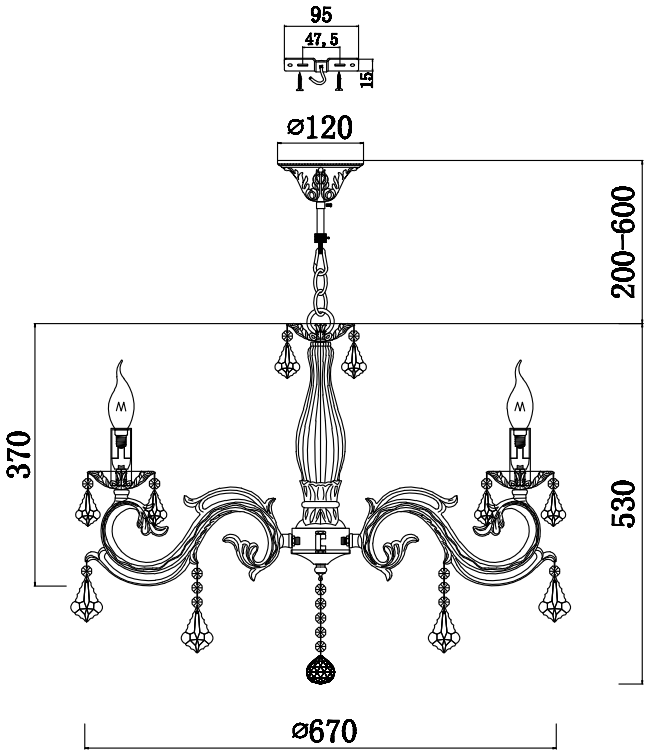

# Instruction

Collection: Royal Classic  
 Series: Bronze  
 Model: RC245-PL-06-R  
 Pendant lamp

A=21  
 B=6  
 C=6  
 D=1

 – Pendant lamp

  
 6 x E14 (60w)

**MAYTONI**  
 DECORATIVE LIGHTING  
[www.maytoni.de](http://www.maytoni.de)