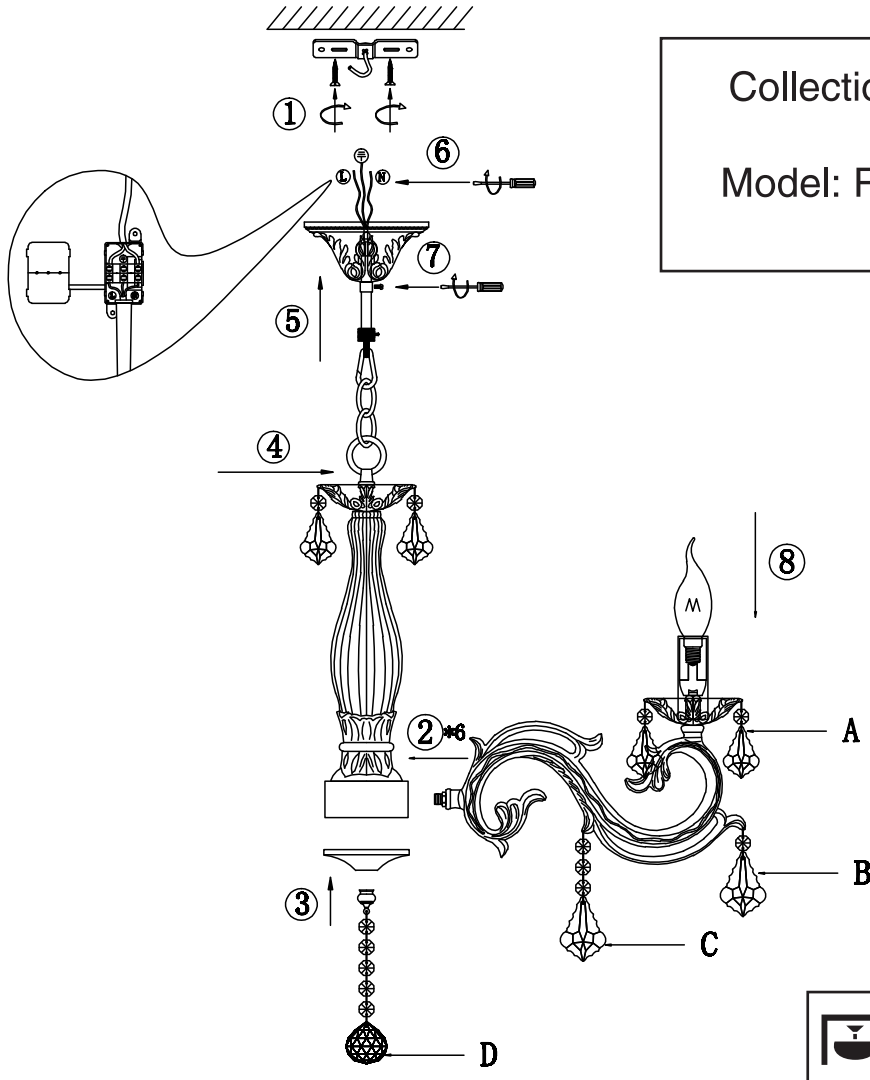

# Instruction

Collection: Royal Classic  
 Series: Bronze  
 Model: RC245-PL-06-R  
 Pendant lamp

A=21  
 B=6  
 C=6  
 D=1

 – Pendant lamp

  
 6 x E14 (60w)

**MAYTONI**  
 DECORATIVE LIGHTING  
[www.maytoni.de](http://www.maytoni.de)