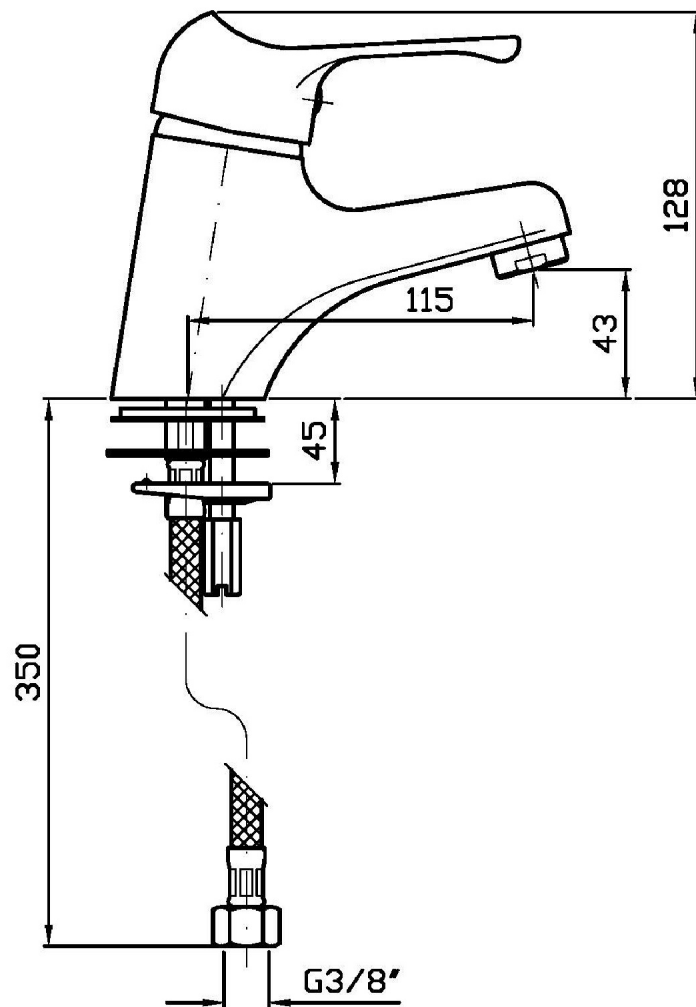

Single lever basin mixer with aerator, flexible pipes, without pop-up waste.

Finiture / Finishes

Cromo / Chrome

ZETAMIX 1900

Z1919P

Disegno Complessivo / Overall Drawing

ZETAMIX 1900

Z1919P

Esplosi / Exploded

ZETAMIX 1900

Z1919P Portate / Flowrates (lt/min)

PRESSIONE PRESSURE	1 BAR	2 BAR	3 BAR	4 BAR	5 BAR
P1 LAVABO BASIN	10	14	17	19	21
P2					
P3					
P4					
P5					

ZETAMIX 1900

Z1919P Pesì e Misure / Weights and Sizes

Peso (Kg) Weight (lb)	1,6 (Kg)	3,52736 (lb)
Volume (dc3) - (in3)	4,05 (dc3)	0,000247 (in3)
h (mm) - (in)	70 (mm)	2,755907 (in)
L1 (mm) - (in)	150 (mm)	5,905515 (in)
L2 (mm) - (in)	385 (mm)	15,1574885 (in)