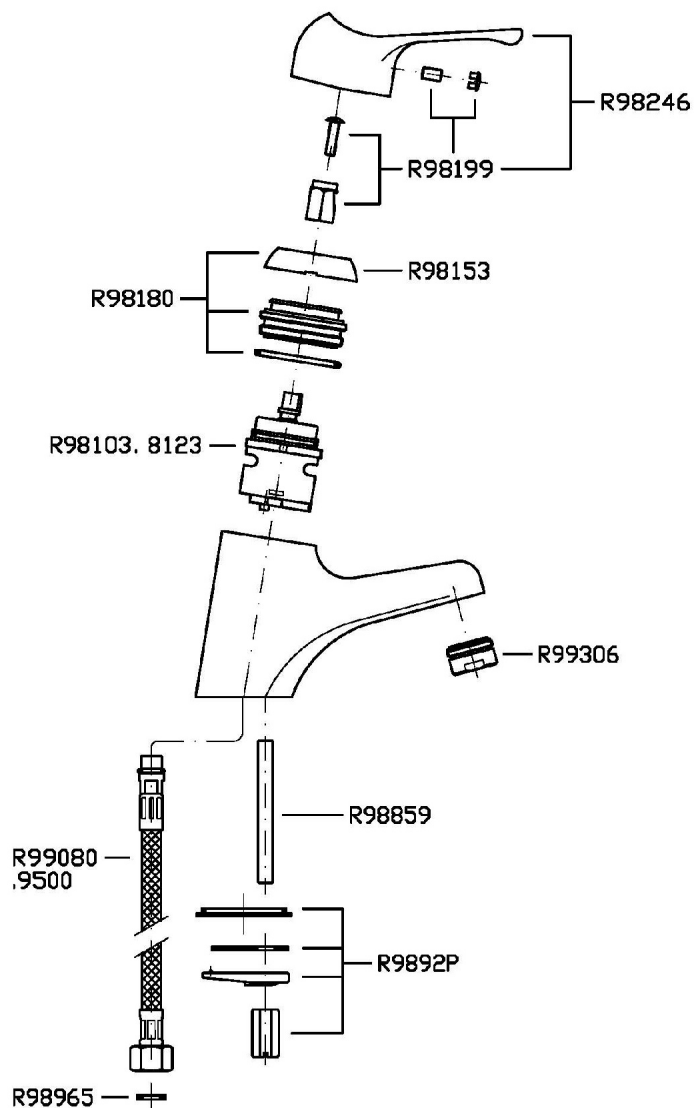

Single lever basin mixer with aerator, flexible pipes, without pop-up waste.

Finiture / Finishes

Cromo / Chrome

ZETAMIX 1900

Z1919P

Disegno Complessivo / Overall Drawing

ZETAMIX 1900

Z1919P

Esplosi / Exploded

ZETAMIX 1900

Z1919P Portate / Flowrates (lt/min)

PRESSIONE PRESSURE	1 BAR	2 BAR	3 BAR	4 BAR	5 BAR
P1 LAVABO BASIN	10	14	17	19	21
P2					
P3					
P4					
P5					

ZETAMIX 1900

Z1919P Pesì e Misure / Weights and Sizes

Peso (Kg) Weight (lb)	1,6 (Kg)	3,52736 (lb)
Volume (dc3) - (in3)	4,05 (dc3)	0,000247 (in3)
h (mm) - (in)	70 (mm)	2,755907 (in)
L1 (mm) - (in)	150 (mm)	5,905515 (in)
L2 (mm) - (in)	385 (mm)	15,1574885 (in)