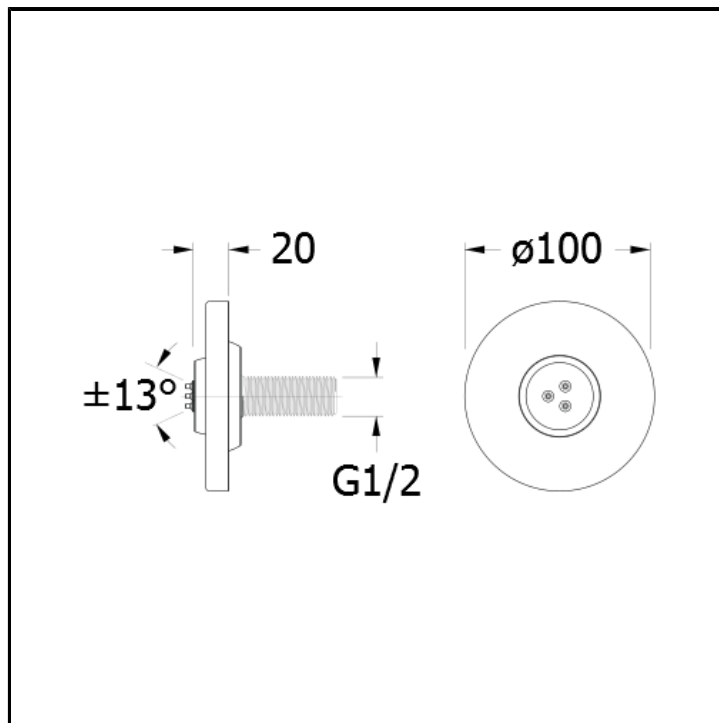

Anti-lime body jet external parts for CRICS705 - CRICS706 - CRICS707 with metal plate