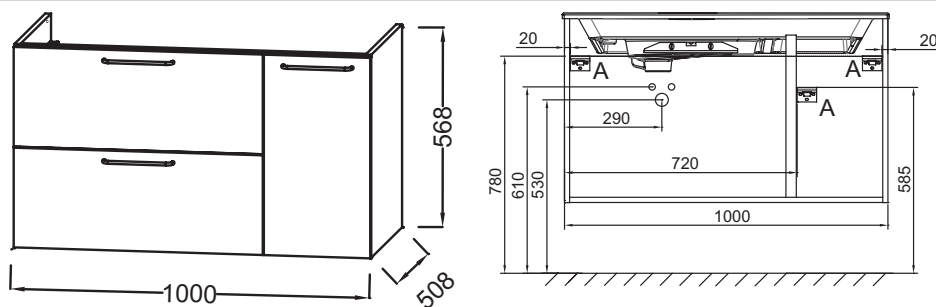

EB2544-R7

Collection: ODÉON RIVE GAUCHE

Finish*:

Main features:

Features

- DIMENSIONS: 100 x 50.80 x 56.80 cm
- MATERIAL: Lacquer or melamine
- NORMS AND REGULATION: NF
- VERSION: Bronze handle
- INSIDE FINISH: Grey
- ADDITIONAL INFORMATION: tap, vanity top/basin and fixings set not included

- WEIGHT: 40.2 kg
- INSTALLATION TYPE: Wall-hung
- STORAGE TYPE: Drawer + door
- HANDLE : Attached wire handle
- FIXING: Installer selects fixings set according to wall support

Consumer benefits

- SOUND COMFORT: Drawers equipped with a damper close system
- PERFECT FINISH: Wide choice of finishes

Installation benefits

- EASY INSTALLATION: Assembled cabinet

Required products

- EB2564: Vanity top frosted glass 101 cm
- EXAU112-Z: Vanity top 100 cm

Technical drawing

Product Specification: Base unit for vanity top 100 cm, 2 drawers/1 door, poignées bronze. EB2544-R7. Collection: ODÉON RIVE GAUCHE. DIMENSIONS: 100 x 50.80 x 56.80 cm. WEIGHT: 40.2 kg. MATERIAL: Lacquer or melamine. INSTALLATION TYPE: Wall-hung. NORMS AND REGULATION: NF. STORAGE TYPE: Drawer + door. VERSION: Bronze handle. HANDLE : Attached wire handle. INSIDE FINISH: Grey. FIXING: Installer selects fixings set according to wall support. ADDITIONAL INFORMATION: tap, vanity top/basin and fixings set not included.