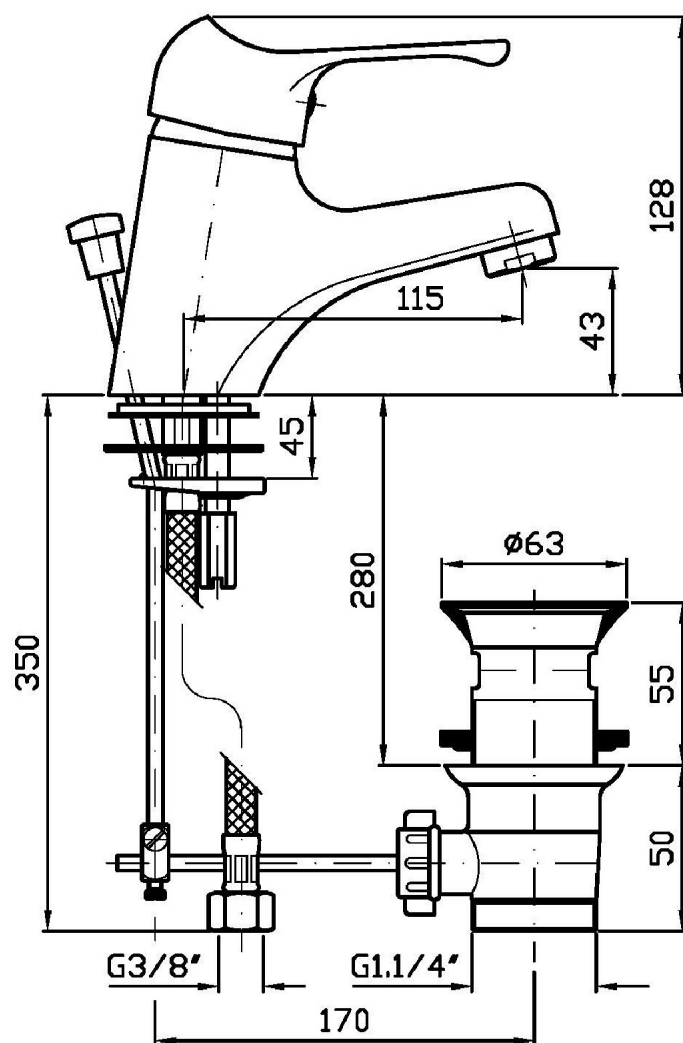

Single lever basin mixer with aerator, 1 ¼" pop-up waste, flexible pipes.

Finiture / Finishes

Cromo / Chrome

ZETAMIX 1900

Z1920P

Disegno Complessivo / Overall Drawing

ZETAMIX 1900

Z1920P

Esplosi / Exploded

ZETAMIX 1900

Z1920P

Portate / Flowrates (lt/min)

PRESSIONE PRESSURE	1 BAR	2 BAR	3 BAR	4 BAR	5 BAR
LAVABO BASIN <i>P1</i>	10	14	17	19	21
<i>P2</i>					
<i>P3</i>					
<i>P4</i>					
<i>P5</i>					

ZETAMIX 1900

Z1920P

Pesi e Misure / Weights and Sizes

Peso (Kg) Weight (lb)	2,031 (Kg)	4,4775426 (lb)
Volume (dc3) - (in3)	4,05 (dc3)	0,000247 (in3)
h (mm) - (in)	70 (mm)	2,755907 (in)
L1 (mm) - (in)	150 (mm)	5,905515 (in)
L2 (mm) - (in)	385 (mm)	15,1574885 (in)