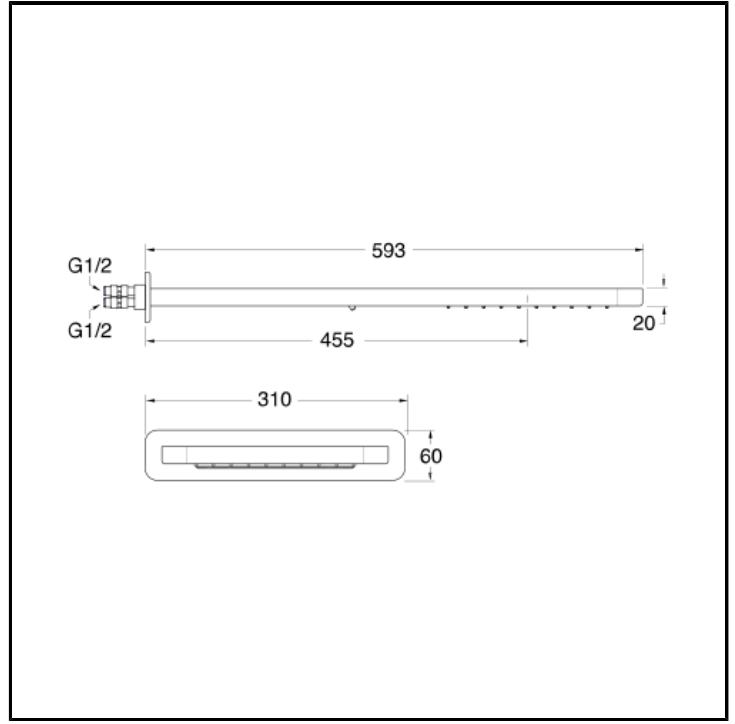

CRIPD386

Anti-lime showerhead with built-in waterfall flow and wall mounting system

FINITURE

-  Chrome
-  Brushed stainless steel AISI

CHARACTERISTICS

- Waterfall and body jet
-

INSTALLATION

- Wall