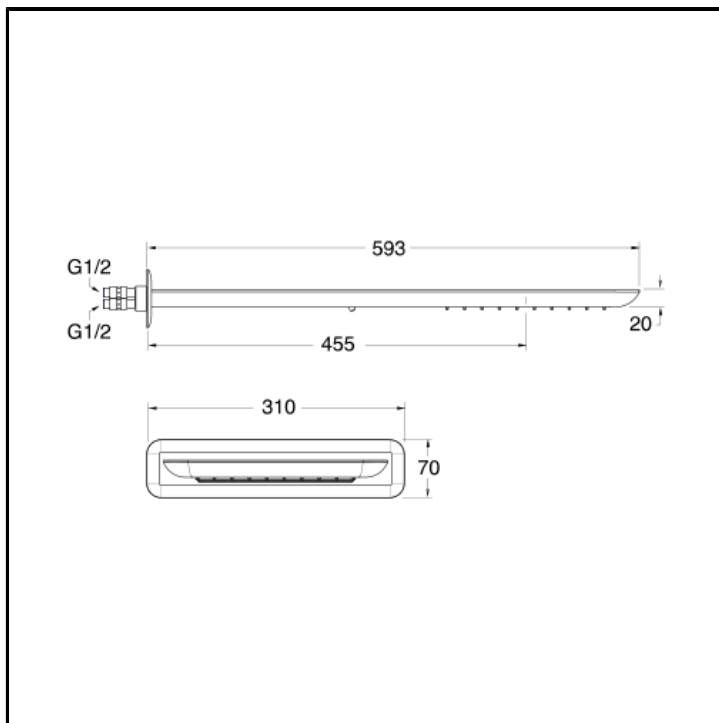

# CRIPD387

Anti-lime showerhead with built-in waterfall flow and wall mounting system