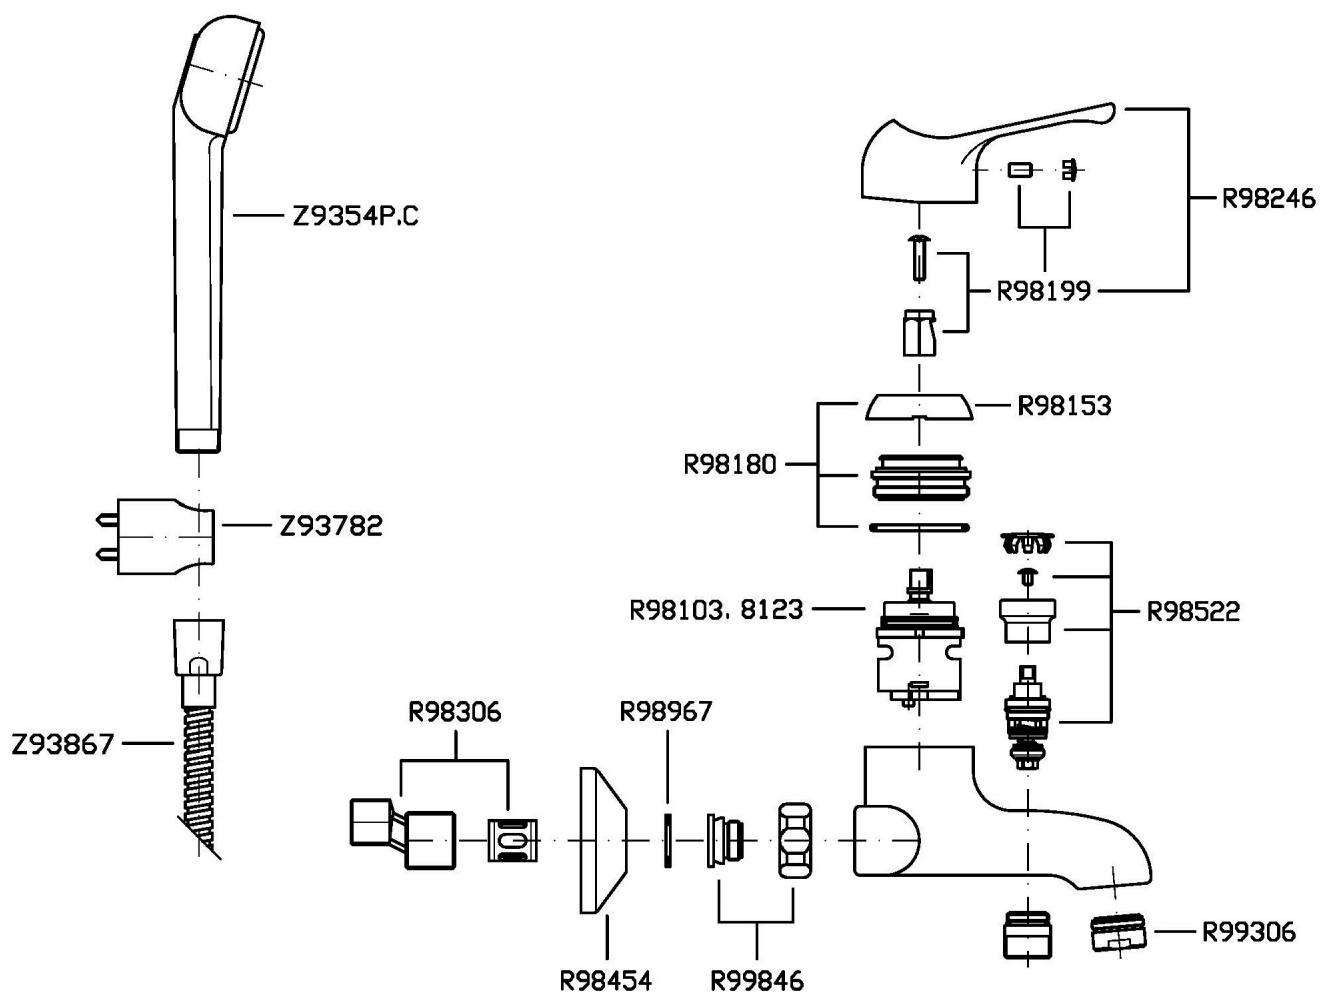

ZETAMIX 1900

Z19165

Esplosi / Exploded