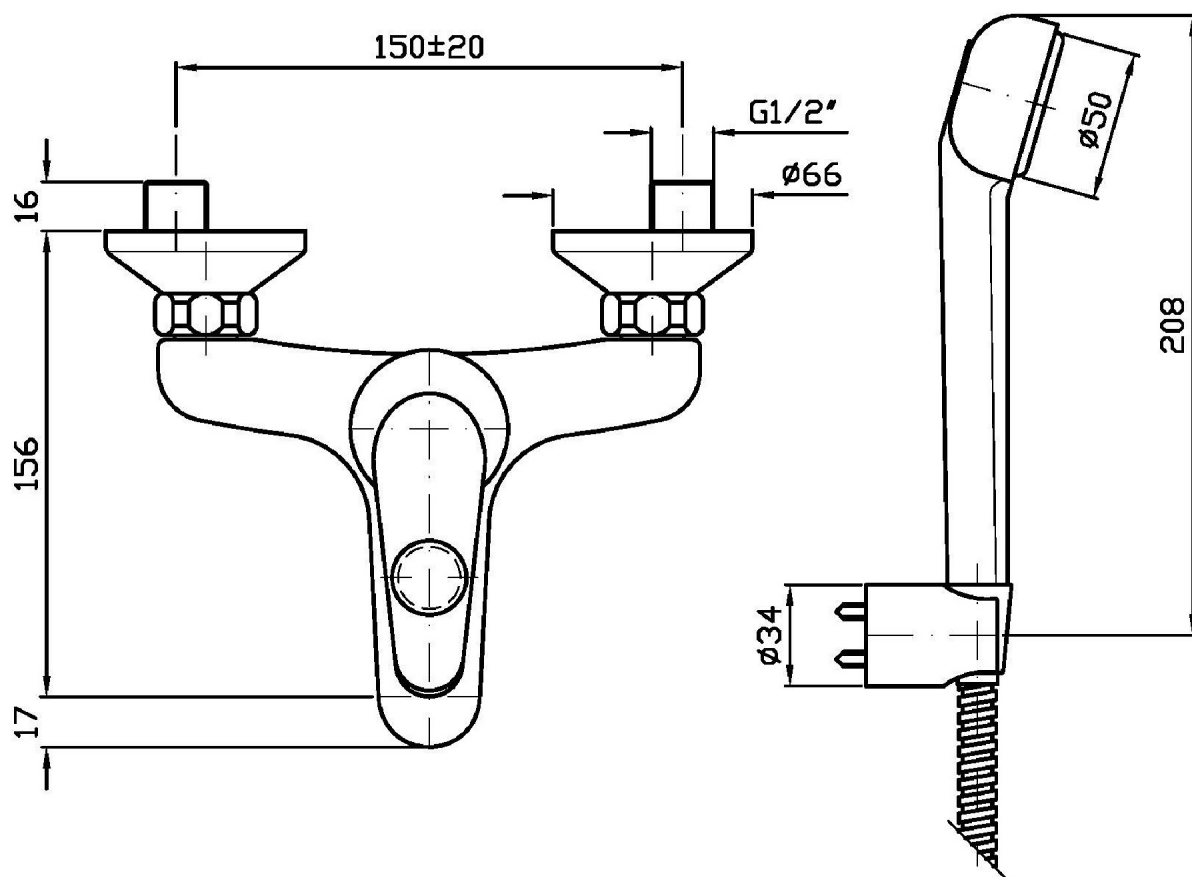

ZETAMIX 1900

Z19165

Disegno Complessivo / Overall Drawing