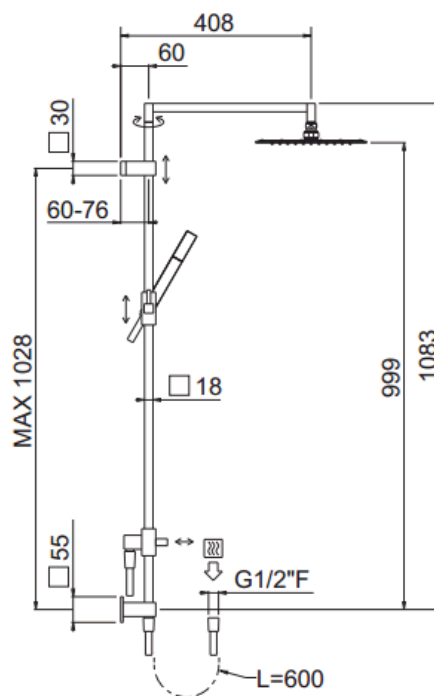

## TECHNICAL INFORMATION

Turning square shower column with adjustable mounting with articulated shower holder, external holder with 60 cm PVC flexible hose, adjustable upper holder and diverter. Non-liming square ultra-thin shower head 240x240 in stainless steel. Brass non-liming inspectable one jet square shower. PVC smooth double anti-torsion flexible hose cm 150. CHROME

## SPARE PARTS

## TECHNICAL DRAWING