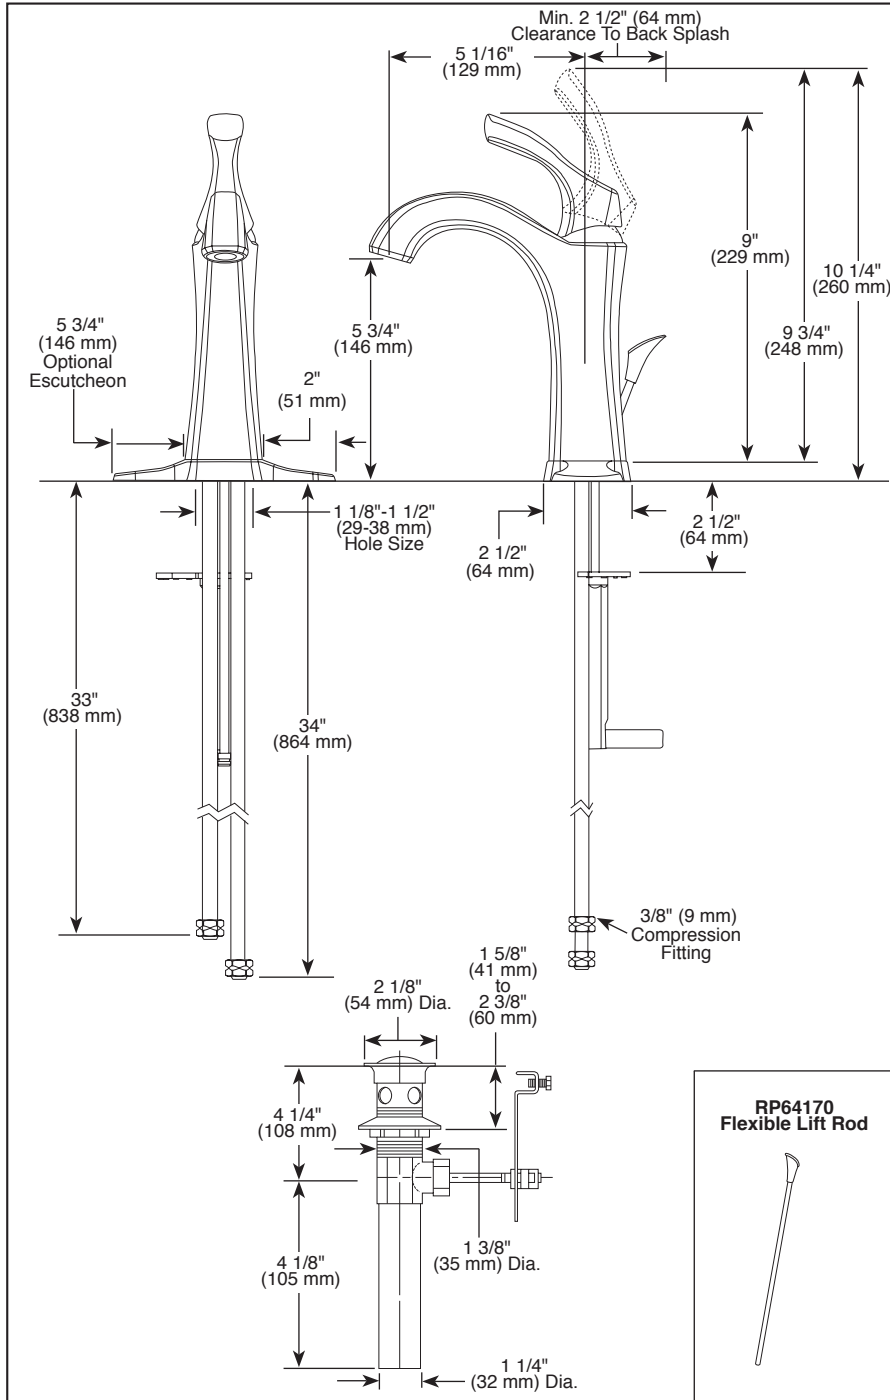

▲ Designate Proper Finish Suffix

Delta reserves the right (1) to make changes in specifications and materials, and (2) to change or discontinue models, both without notice or obligation. Dimensions are for reference only. See current full-line price book or www.deltafaucet.com for finish options and product availability.

DSP-L-592-DST Rev. E

Delta Faucet Company

55 E. 111th Street, Indianapolis, IN 46280
350 South Edgeware Road, St. Thomas, ON N5P 4L1
© 2020 Delta Faucet Company