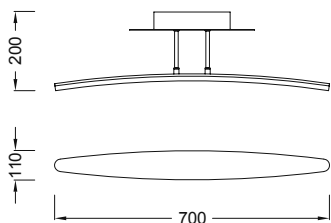

4083 - Plafón/Ceiling Lamp

LED 1x20W 3000K 1800lm - 220/240V

Aluminio - Aluminium

Difusor Acrílico - Acrylic Diffuser

IP20

0.5m