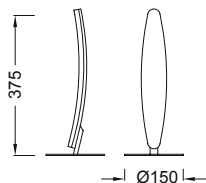

Aluminio - Aluminium

Difusor Acrílico - Acrylic Diffuser

IP20

0.5m

4085 - Sobremesa/Table Lamp

Ⓢ LED 1x6W 3000K 540lm - 220/240V

Aluminio - Aluminium

Difusor Acrílico - Acrylic Diffuser