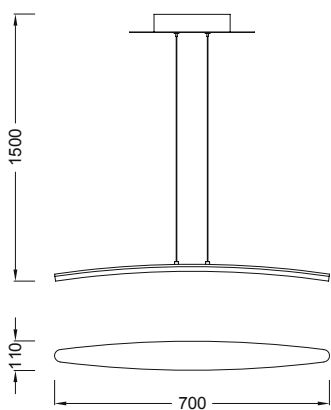

4081 - Colgante/Pendant Lamp

LED 1x20W 3000K 1800lm - 220/240V

Aluminio - Aluminium

Difusor Acrílico - Acrylic Diffuser

IP20

0.5m