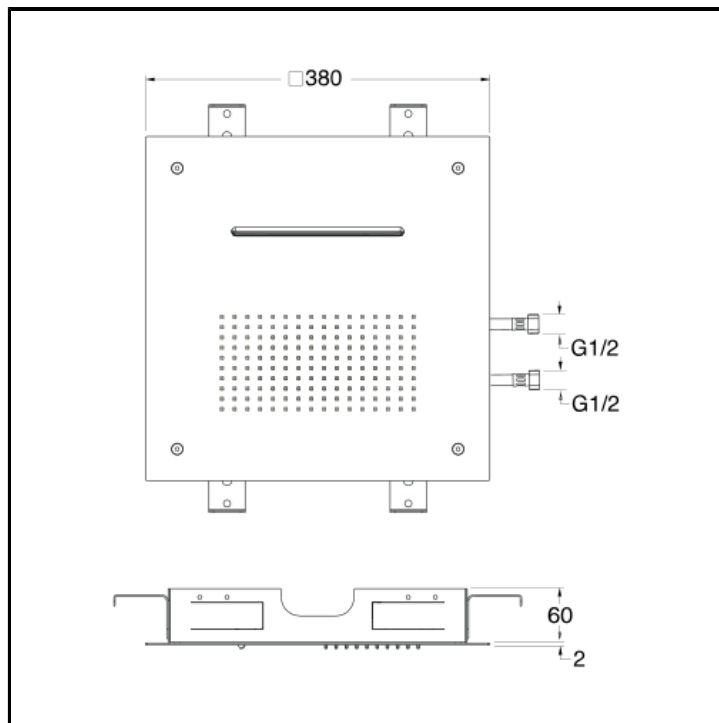

CRIPD385

38 x 38 cm square anti-lime showerhead with built-in waterfall flow and ceiling mounting system

FINITURE

Chrome

Brushed stainless steel AISI

CHARACTERISTICS

- Waterfall and body jet
-

INSTALLATION