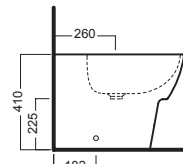

YH1701
curva tecnica
PVC "s" trap convertor

YP6401
raccordo scarico parete
PVC wall connection outlet

Y0MK01
Y0YN01
cassetta MONOLITH
MONOLITH cistern

A0Y7A801 (BI-White)
Piletta in CERAMICA con
tappo "Up & Down" Ø 71 mm
CERAMIC drain siphon with
"Up & Down" cap Ø 71 mm

YXMQ77 (CR-Chrome)
YXMQ01 (BI-White)
Piletta universale
"Up & Down" / Scarico Libero
con tappo Ø 63 mm
Universal "Free outlet" /
"Up & Down" drain siphon with
cap Ø 63 mm

YXWW01
sedile frenato
soft close seat cover

YXWX01
sedile
seat cover

DISEGNO TECNICO TECHNICAL DESIGN

01 BIANCO
WHITE