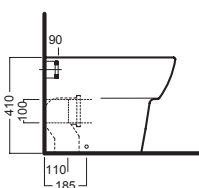

DISEGNO TECNICO TECHNICAL DESIGN