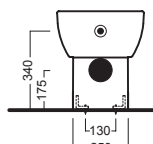

DISEGNO TECNICO TECHNICAL DESIGN