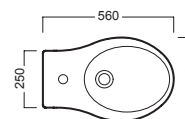

YH1701
curva tecnica
PVC "s" trap convertor

YP6401
raccordo scarico parete
PVC wall connection outlet

Y0MK01
Y0YN01
cassetta MONOLITH
MONOLITH cistern

A0Y7A801 (BI-White)
Piletta in CERAMICA con
tappo "Up & Down" Ø 71 mm
CERAMIC drain siphon with
"Up & Down" cap Ø 71 mm

YXMQ77 (CR-Chrome)
YXMQ01 (BI-White)
Piletta universale
"Up & Down" / Scarico Libero
con tappo Ø 63 mm
Universal "Free outlet" /
"Up & Down" drain siphon with
cap Ø 63 mm

YXWW01
sedile frenato
soft close seat cover

YXWX01
sedile
seat cover

DISEGNO TECNICO TECHNICAL DESIGN

01 BIANCO
WHITE