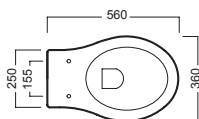

YH1701
curva tecnica
PVC "s" trap convertor

YP6401
raccordo scarico parete
PVC wall connection outlet

Y0MK01
Y0YN01
cassetta MONOLITH
MONOLITH cistern

A0Y7A801 (BI-White)
Piletta in CERAMICA con
tappo "Up & Down" Ø 71 mm
CERAMIC drain siphon with
"Up & Down" cap Ø 71 mm

YXMQ77 (CR-Chrome)
YXMQ01 (BI-White)
Piletta universale
"Up & Down" / Scarico Libero
con tappo Ø 63 mm
Universal "Free outlet" /
"Up & Down" drain siphon with
cap Ø 63 mm

YXWW01
sedile frenato
soft close seat cover

YXWX01
sedile
seat cover

DISEGNO TECNICO TECHNICAL DESIGN

01 BIANCO
WHITE