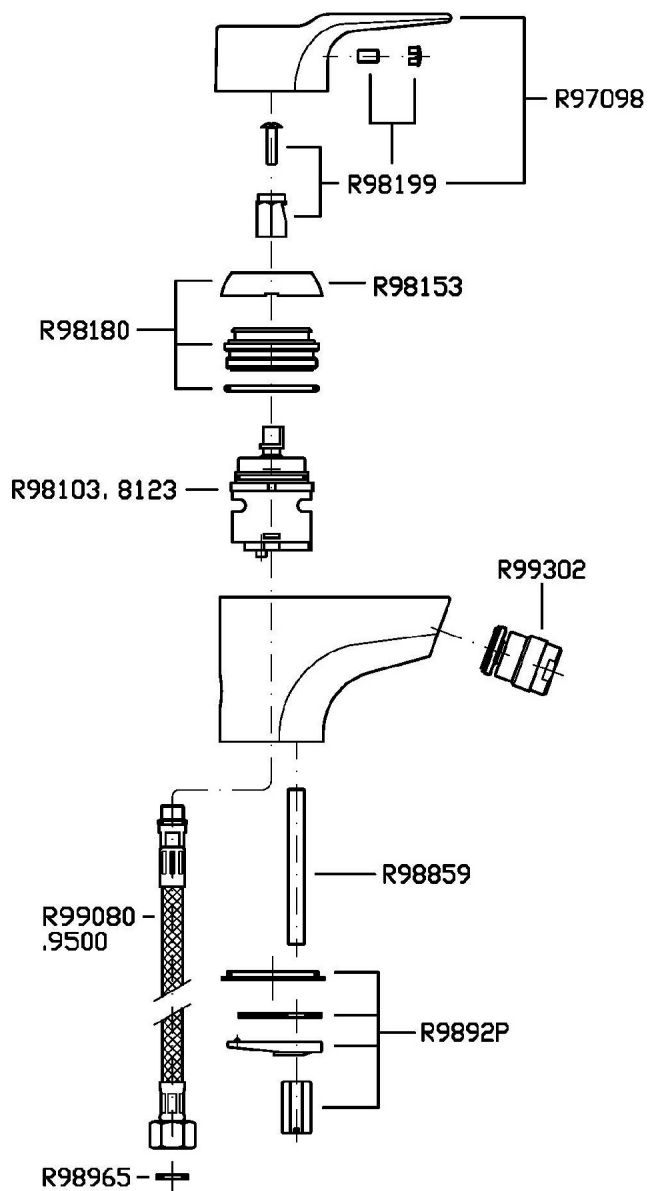

## FLAT

ZX9339

Disegno Complessivo / Overall Drawing

## FLAT

ZX9339

Esplosi / Exploded

## FLAT

ZX9339

Portate / Flowrates (lt/min)

PRESSIONE PRESSURE	1 BAR	2 BAR	3 BAR	4 BAR	5 BAR
<i>P1</i> BIDET BIDET	10	13	16	19	21
<i>P2</i>					
<i>P3</i>					
<i>P4</i>					
<i>P5</i>					

## FLAT

ZX9339

Pesi e Misure / Weights and Sizes

Peso ( Kg ) Weight ( lb )	1,46 ( Kg )	3,218716 ( lb )
Volume ( dc3 ) - ( in3 )	4,05 ( dc3 )	0,000247 ( in3 )
h ( mm ) - ( in )	70 ( mm )	2,755907 ( in )
L1 ( mm ) - ( in )	150 ( mm )	5,905515 ( in )
L2 ( mm ) - ( in )	385 ( mm )	15,1574885 ( in )