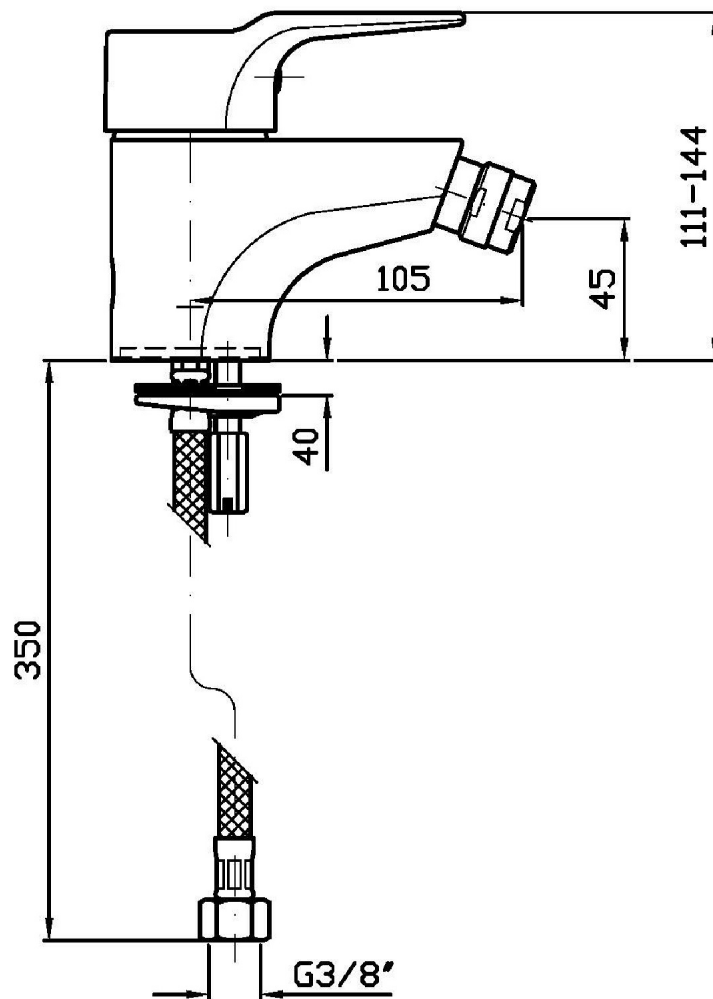

## FLAT

ZX9339

Disegno Complessivo / Overall Drawing

## FLAT

ZX9339

Pesi e Misure / Weights and Sizes

Peso ( Kg ) Weight ( lb )	1,46 ( Kg )	3,218716 ( lb )
Volume ( dc3 ) - ( in3 )	4,05 ( dc3 )	0,000247 ( in3 )
h ( mm ) - ( in )	70 ( mm )	2,755907 ( in )
L1 ( mm ) - ( in )	150 ( mm )	5,905515 ( in )
L2 ( mm ) - ( in )	385 ( mm )	15,1574885 ( in )