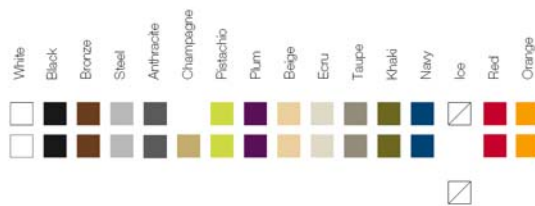

FINISHES ACABADOS

COLOURS COLORES

BASIC

LACQUERED / LACADO

LIGHT / LUZ, LED RGB,
LED RGB DMX, LED BATTERY BATERIA

TEJIDOS. TISSUS

NÁUTICA. NAUTIC

SILVERTEX.