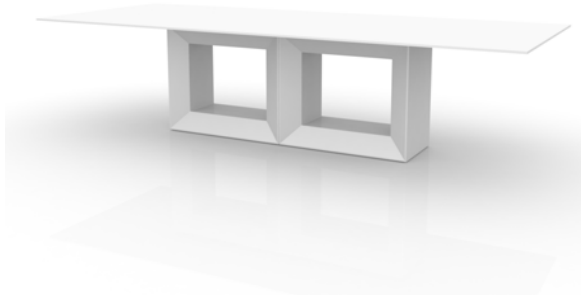

Продажа дизайнерской мебели,
света и аксессуаров
по всей России

8 (800) 500-70-36
hello@barcelonadesign.ru
www.barcelonadesign.ru

VELA MESA 300

DESCRIPTION DESCRIPTION

Made of polyethylene resin by rotational moulding. 100% Recyclable. Item suitable for indoor and outdoor use. Available with different finishes and options.

Fabricado con resina de polietileno mediante moldeo rotacional con doble pared. 100% Reciclable. Apto para exterior e interior. Disponible en varios acabados y opciones.

WEIGHT PESO 120 Kg.

INCLUDES INCLUYE

Finished RGB Led: Remote control for light colour changes.
Non-slip resistant.

Acabado LED RGB: Mando a distancia para cambiar el color de la luz.
Tacos antideslizantes.

OPTIONS OPCIONES

Transparent cord with switch for indoor use (under request).

Posibilidad de cable transparente e interruptor solo para interior.