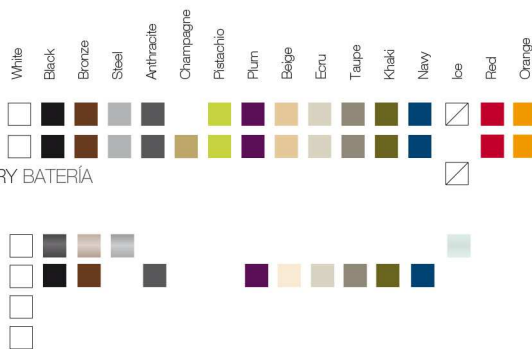

FINISHES ACABADOS

COLOURS COLORES

BASIC

LACQUERED / LACADO

LIGHT / LUZ, LED RGB, LED DMX, BATTERY BATERIA

TABLETOPS TABLEROS

GLASS

HPL

POLYETHYLENE / POLIETILENO

FULL WHITE Solid Surface / Superficie Sólida