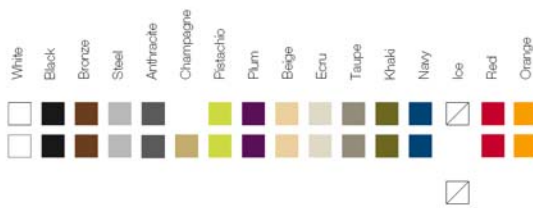

FINISHES ACABADOS

COLOURS COLORES

BASIC

LACQUERED / LACADO

LIGHT / LUZ, LED RGB,
 LED RGB DMX, LED BATTERY BATERÍA

TEJIDOS. TISSUS

NÁUTICA. NAUTIC

SILVERTEX.