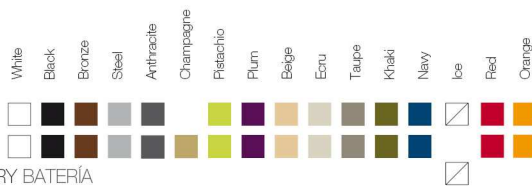

VELA Chill Ottoman 60
VELA Chill Puff 60

FINISHES ACABADOS

COLOURS COLORES

BASIC

LACQUERED / LACADO

LIGHT / LUZ, LED RGB, LED DMX, BATTERY BATERIA

FABRIC TEJIDOS

NAUTICAL NÁUTICA