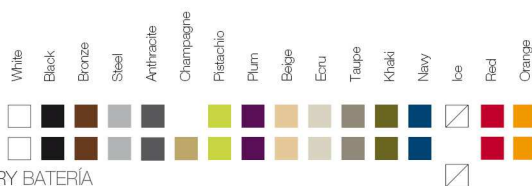

FINISHES ACABADOS

COLOURS COLORES

BASIC

LACQUERED / LACADO

LIGHT / LUZ, LED RGB, LED DMX, BATTERY BATERIA