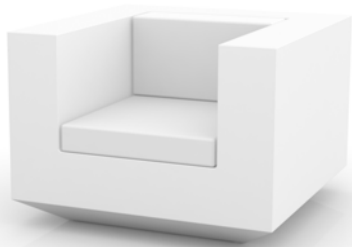

DESCRIPTION DESCRIPTION

Made of polyethylene resin by rotational moulding. 100% Recyclable. Item suitable for indoor and outdoor use. Available in different finishes.

Fabricado con resina de polietileno mediante moldeo rotacional con doble pared 100% Reciclable. Apto para exterior e interior. Disponible en varios acabados.