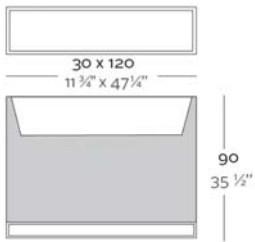

Продажа дизайнерской мебели,
света и аксессуаров
по всей России

8 (800) 500-70-36
hello@barcelonadesign.ru
www.barcelonadesign.ru VELA WALL

DESCRIPTION DESCRIPTION

Pot made of polyethylene resin by rotational moulding. 100% Recyclable. Item suitable for indoor and outdoor use. Available in different finishes.

Macetero fabricado con resina de polietileno mediante moldeo rotacional con doble pared. 100% Reciclable. Apto para exterior e interior. Disponible en varios acabados.

WEIGHT PESO 22 Kg.

INCLUDES INCLUYE

Self watering system (except to Basic). Finished RGB Led: Remote control for light colour changes.

Sistema de autorriego (menos en Basic). Acabado LED RGB: Mando a distancia para cambiar el color de la luz.

OPTIONS OPCIONES

Transparent cord with switch for indoor use (under request).

Posibilidad de cable transparente e interruptor solo para interior.

VELA Wall
VELA Wall

Capacidad 60 l
Capacity 16 gal

REFERENCE*	REFERENCIA*			
54038A	54038R	54038F	54038W	54038L
54038D	54038Y			

ReferenceX, for example 0000A ReferenciaX, ejemplo 0000A.

* A: Basic R: Autorriego/ Self-Watering F: Lacado / Lacquered W: Luz / Light L: Led RGB D: Led RGB DMX Y: Led RGB Batería / Battery B: Full White G: Glass

FINISHES ACABADOS

COLOURS COLORES

White	Black	Bronze	Steel	Anthracle	Champagne	Pistachio	Plum	Beige	Ecu	Taupe	Khaki	Navy	Ice	Red	Orange
☐	☐	☐	☐	☐	☐	☐	☐	☐	☐	☐	☐	☐	☐	☐	☐
☐	☐	☐	☐	☐	☐	☐	☐	☐	☐	☐	☐	☐	☐	☐	☐

BASIC, SELF-WATERING / AUTORRIEGO
LACQUERED / LACADO
LIGHT / LUZ, LED RGB, LED DMX, BATTERY BATERIA

Plug type available Tipo de enchufe disponible