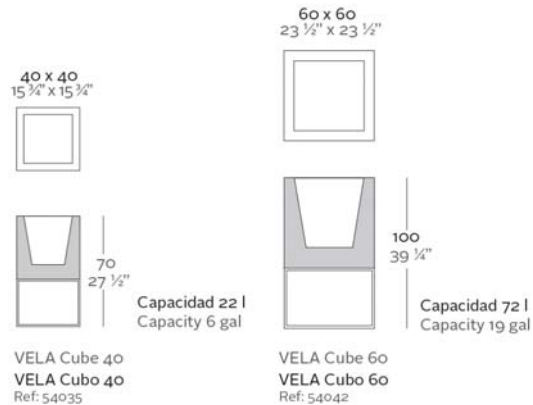

OPTIONS OPCIONES

Transparent cord with switch for indoor use (under request).

Posibilidad de cable transparente e interruptor solo para interior.