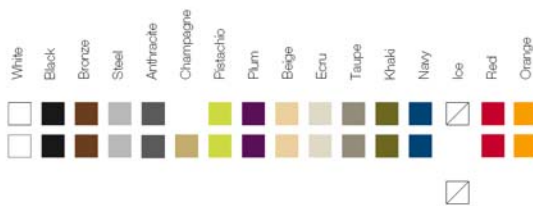

Продажа дизайнерской мебели, света и аксессуаров по всей России

8 (800) 500-70-36
hello@barcelonadesign.ru
www.barcelonadesign.ru

VELA DAYBED BASIC REDONDO

DESCRIPTION DESCRIPTION

Made of polyethylene resin by rotational moulding. 100% Recyclable. Item suitable for indoor and outdoor use. Available in different finishes.

Fabricado con resina de polietileno mediante moldeo rotacional con doble pared. 100% Reciclable. Apto para exterior e interior. Disponible en varios acabados.

WEIGHT PESO 63 Kg.

INCLUDES INCLUYE

Casters, rotary system 360°. Outdoor padding (thickness 4"). Finished RGB Led: Remote control for light colour changes.

Ruedas, sistema giratorio 360°. Acolchado para exterior (grosor 10 cm). Acabado LED RGB: Mando a distancia para cambiar el color de la luz.

OPTIONS OPCIONES

Pack Sound Bluetooth system 150W (Ref. 54099). Pack 4 pillows 60x60 cm (Ref. 54101).

Pack Sound Bluetooth system 150W (Ref. 54099). Pack 4 cojines 60x60 cm (Ref. 54101).

REFERENCE*

REFERENCIA*

54108	54108F	54108W	54108L	54108D
54108Y				

ReferenceX, for example 0000A ReferenciaX, ejemplo 0000A.

* A: Basic R: Autorriego/ Self-Watering F: Lacado / Lacquered W: Luz / Light L: Led RGB D: Led RGB DMX Y: Led RGB Batería / Battery B: Full White G: Glass

FINISHES ACABADOS

COLOURS COLORES

BASIC

LACQUERED / LACADO

LIGHT / LUZ, LED RGB,
LED RGB DMX, LED BATTERY BATERÍA

TEJIDOS. TISSUS

NÁUTICA. NAUTIC

SILVERTEX.

CREVIN

KINNASAND

Plug type available Tipo de enchufe disponible