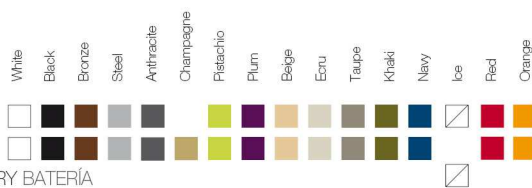

FINISHES ACABADOS

COLOURS COLORES

BASIC

LACQUERED / LACADO

LIGHT / LUZ, LED RGB, LED DMX, BATTERY BATERIA