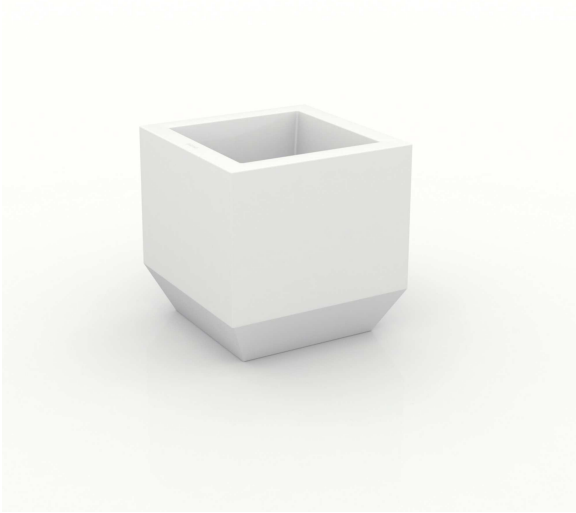

Продажа дизайнерской мебели,
света и аксессуаров
по всей России

8 (800) 500-70-36
hello@barcelonadesign.ru
www.barcelonadesign.ru VELA MACETA

DESCRIPTION DESCRIPTION

Made in resin of polyethylene by rotational moulding. 100% Recyclable. Item suitable for indoor and outdoor use. Available with different finishes.

Fabricado en resina de polietileno mediante moldeo rotacional con doble pared. 100% Reciclable. Apto para exterior e interior. Disponible en varios acabados.

WEIGHT PESO

INCLUDE INCLUYE

Self watering system (except to Basic). Finished RGB LED: Colour changes of remote control. Non-slipping feet.

Sistema de autorriego (menos en Basic). Acabado LED RGB: Mando a distancia para cambio de color de la luz. Tacos antideslizantes.

OPTIONS OPCIONES

Finished Light: Possibility of transparent cable and switch only for indoor.

Acabado Luz: Posibilidad de cable transparente e interruptor solo para interior.

REFERENCE* REFERENCIA*

54073A	54073R	54073F	54073W	54073L
54073D	54073Y			

ReferenceX, for example 0000A ReferenciaX, ejemplo 0000A.

* A: BASIC R: AUTORRIEGO F: LACADO W:LUZ L: LEDS B: FULL WHITE G: GLASS

FINISHES ACABADOS

COLOURS COLORES

White	Black	Bronze	Steel	Anthraxite	Champagne	Platachic	Plum	Beige	Ecu	Taupe	Khaki	Navy	Ice	Red	Orange
☐	☐	☐	☐	☐	☐	☐	☐	☐	☐	☐	☐	☐	☐	☐	☐

BASIC, SELF-WATERING / AUTORRIEGO

☐	☐	☐	☐	☐	☐	☐	☐	☐	☐	☐	☐	☐	☐	☐	☐

LACQUERED / LACADO

☐	☐	☐	☐	☐	☐	☐	☐	☐	☐	☐	☐	☐	☐	☐	☐

LIGHT / LUZ, LED RGB, LED DMX, BATTERY BATERIA

☐	☐	☐	☐

Type plug available Tipo de plug disponible