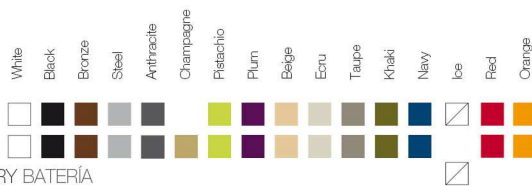

* A: BASIC R: AUTORRIEGO F: LACADO W:LUZ L:LEDS B: FULL WHITE G: GLASS

VELA Chill Ottoman 100
VELA Chill Puff 100

FINISHES ACABADOS

COLOURS COLORES

BASIC

LACQUERED / LACADO

LIGHT / LUZ, LED RGB, LED DMX, BATTERY BATERIA