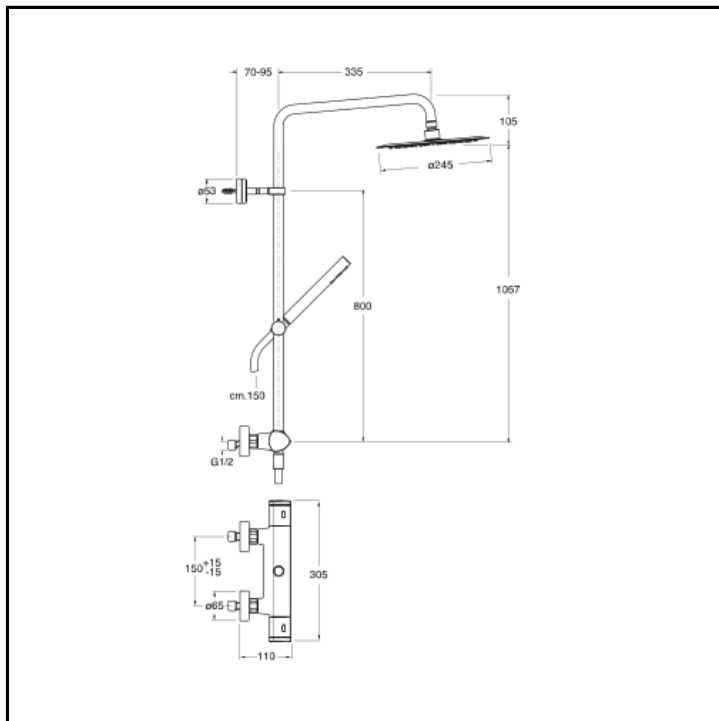

CRIPF486

"Cold touch" external thermostatic shower mixer with swivel column pipe, \varnothing 25 cm SANDWICH SPECIAL overhead shower, anti-lime hand shower with slide rail and LONG LIFE flexible hose

FINITURE