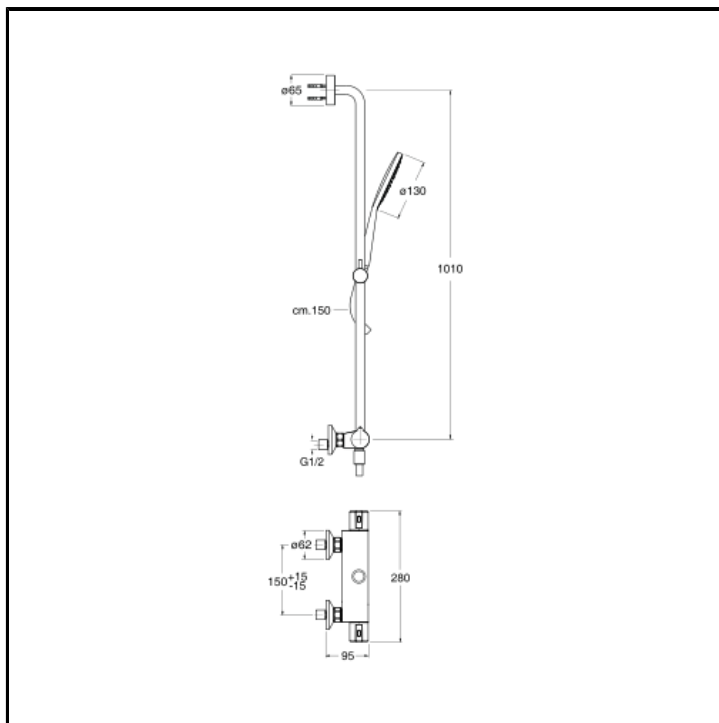

"Cold touch" external thermostatic shower mixer with ABS handle, ø 13 cm anti-lime hand shower with slide rail and LONG LIFE flexible hose