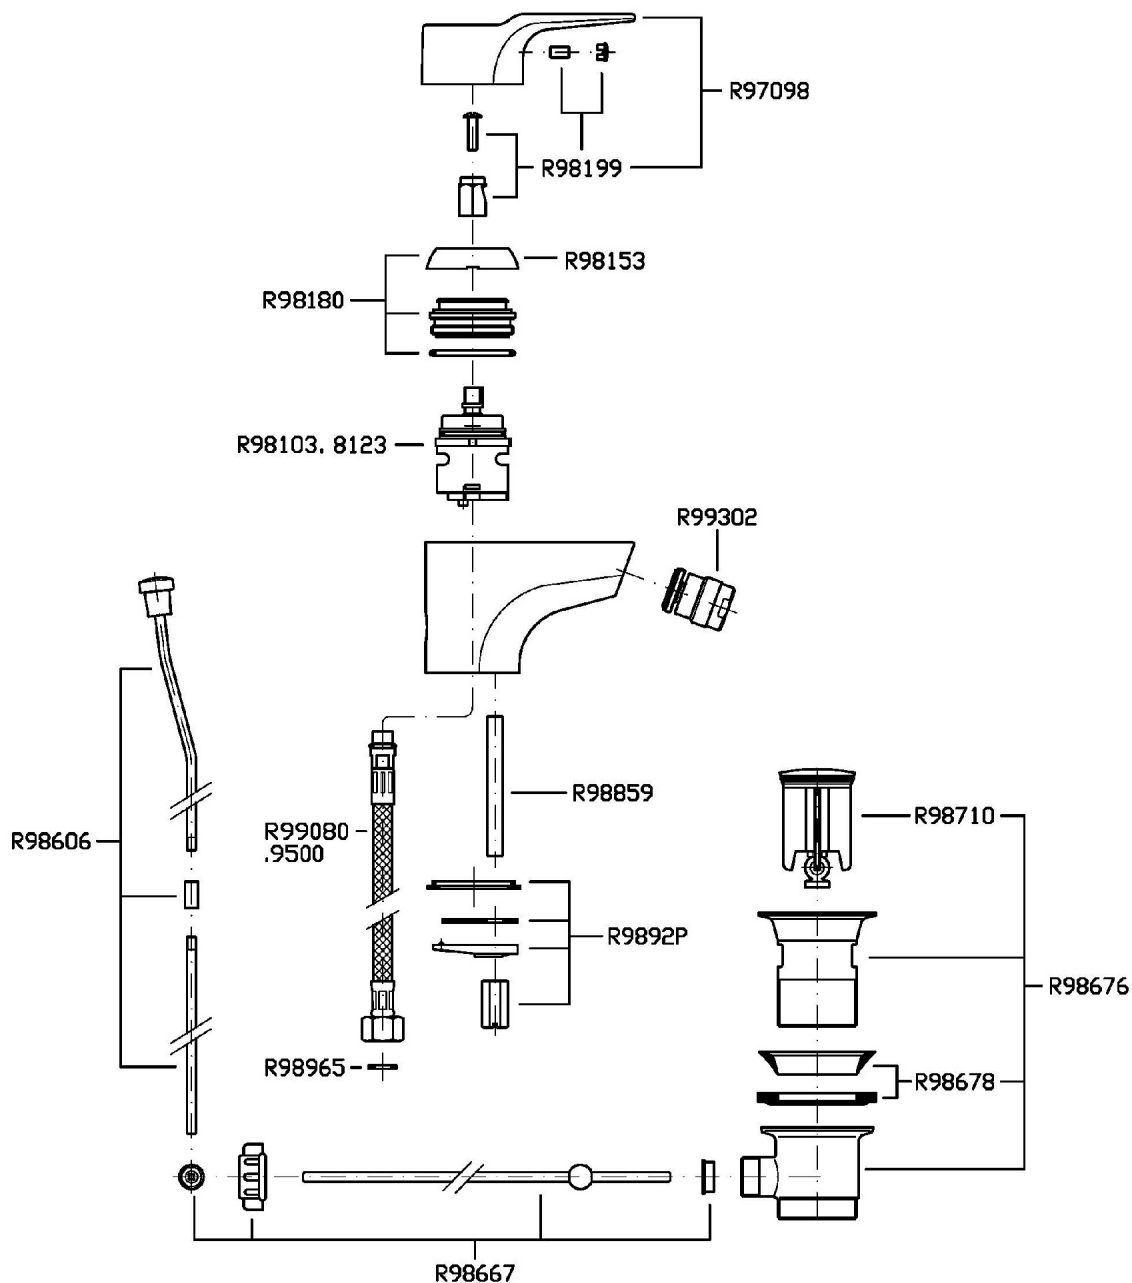

## FLAT

ZX9338

Disegno Complessivo / Overall Drawing

## FLAT

ZX9338

Esplosi / Exploded

## FLAT

ZX9338

Portate / Flowrates (lt/min)

PRESSIONE PRESSURE	1 BAR	2 BAR	3 BAR	4 BAR	5 BAR
<i>P1</i> BIDET BIDET	10	13	16	19	21
<i>P2</i>					
<i>P3</i>					
<i>P4</i>					
<i>P5</i>					

## FLAT

ZX9338

Pesi e Misure / Weights and Sizes

Peso ( Kg ) Weight ( lb )	1,9 ( Kg )	4,18874 ( lb )
Volume ( dc3 ) - ( in3 )	4,05 ( dc3 )	0,000247 ( in3 )
h ( mm ) - ( in )	70 ( mm )	2,755907 ( in )
L1 ( mm ) - ( in )	150 ( mm )	5,905515 ( in )
L2 ( mm ) - ( in )	385 ( mm )	15,1574885 ( in )