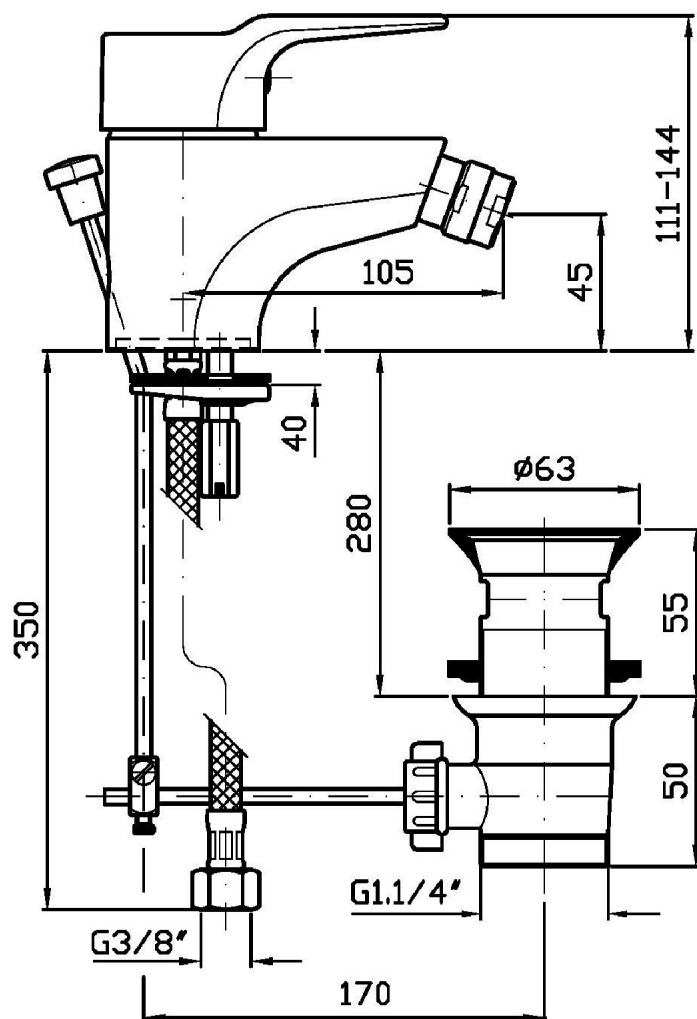

## FLAT

ZX9338

Disegno Complessivo / Overall Drawing

## FLAT

ZX9338

Pesi e Misure / Weights and Sizes

Peso ( Kg ) Weight ( lb )	1,9 ( Kg )	4,18874 ( lb )
Volume ( dc3 ) - ( in3 )	4,05 ( dc3 )	0,000247 ( in3 )
h ( mm ) - ( in )	70 ( mm )	2,755907 ( in )
L1 ( mm ) - ( in )	150 ( mm )	5,905515 ( in )
L2 ( mm ) - ( in )	385 ( mm )	15,1574885 ( in )