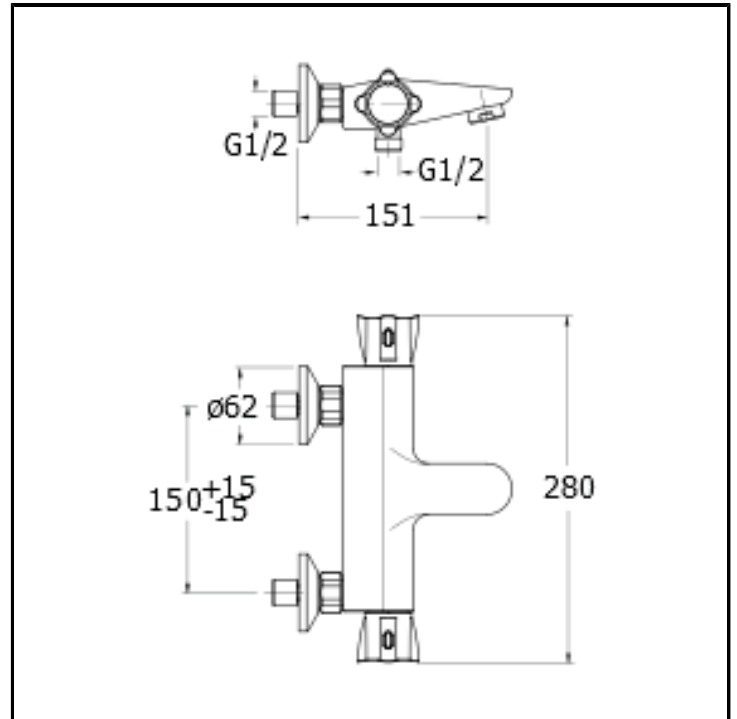

CRITE157

■ CRISTINA
RUBINETTERIE

"Cold touch" external thermostatic bath mixer with metal handle

FINITURE

 Chrome

CHARACTERISTICS

-

FEATURES FROM TECHNOLOGIES