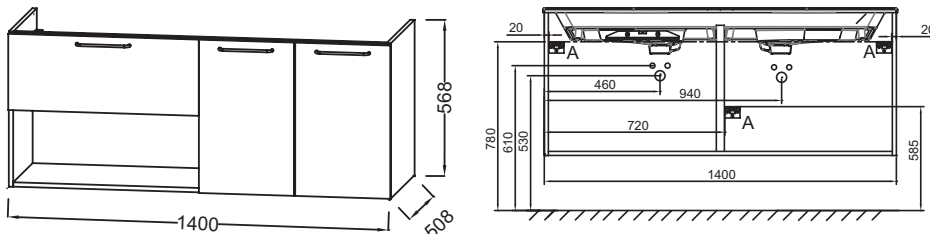

ODÉON RIVE GAUCHE - Base unit for vanity top, 1 drawer/1 niche/2 doors, gold handle

Jacob Delafon
PARIS

EB2556-R8

Collection: ODÉON RIVE GAUCHE

Finish*:

Main features:

Features

- DIMENSIONS: 140 x 50.80 x 56.80 cm
- MATERIAL: Lacquer or melamine
- NORMS AND REGULATION: NF
- VERSION: Gold handle
- INSIDE FINISH: Grey
- ADDITIONAL INFORMATION: tap, vanity top/basin and fixings set not included
- WEIGHT: 36.9 kg
- INSTALLATION TYPE: Wall-hung
- STORAGE TYPE: Door + niche
- HANDLE : Attached wire handle
- FIXING: Installer selects fixings set according to wall support

Technical drawing

Product Specification: Base unit for vanity top, 1 drawer/1 niche/2 doors, gold handle. EB2556-R8. Collection: ODÉON RIVE GAUCHE. DIMENSIONS: 140 x 50.80 x 56.80 cm. WEIGHT: 36.9 kg. MATERIAL: Lacquer or melamine. INSTALLATION TYPE: Wall-hung. NORMS AND REGULATION: NF. STORAGE TYPE: Door + niche. VERSION: Gold handle. HANDLE : Attached wire handle. INSIDE FINISH: Grey. FIXING: Installer selects fixings set according to wall support. ADDITIONAL INFORMATION: tap, vanity top/basin and fixings set not included.