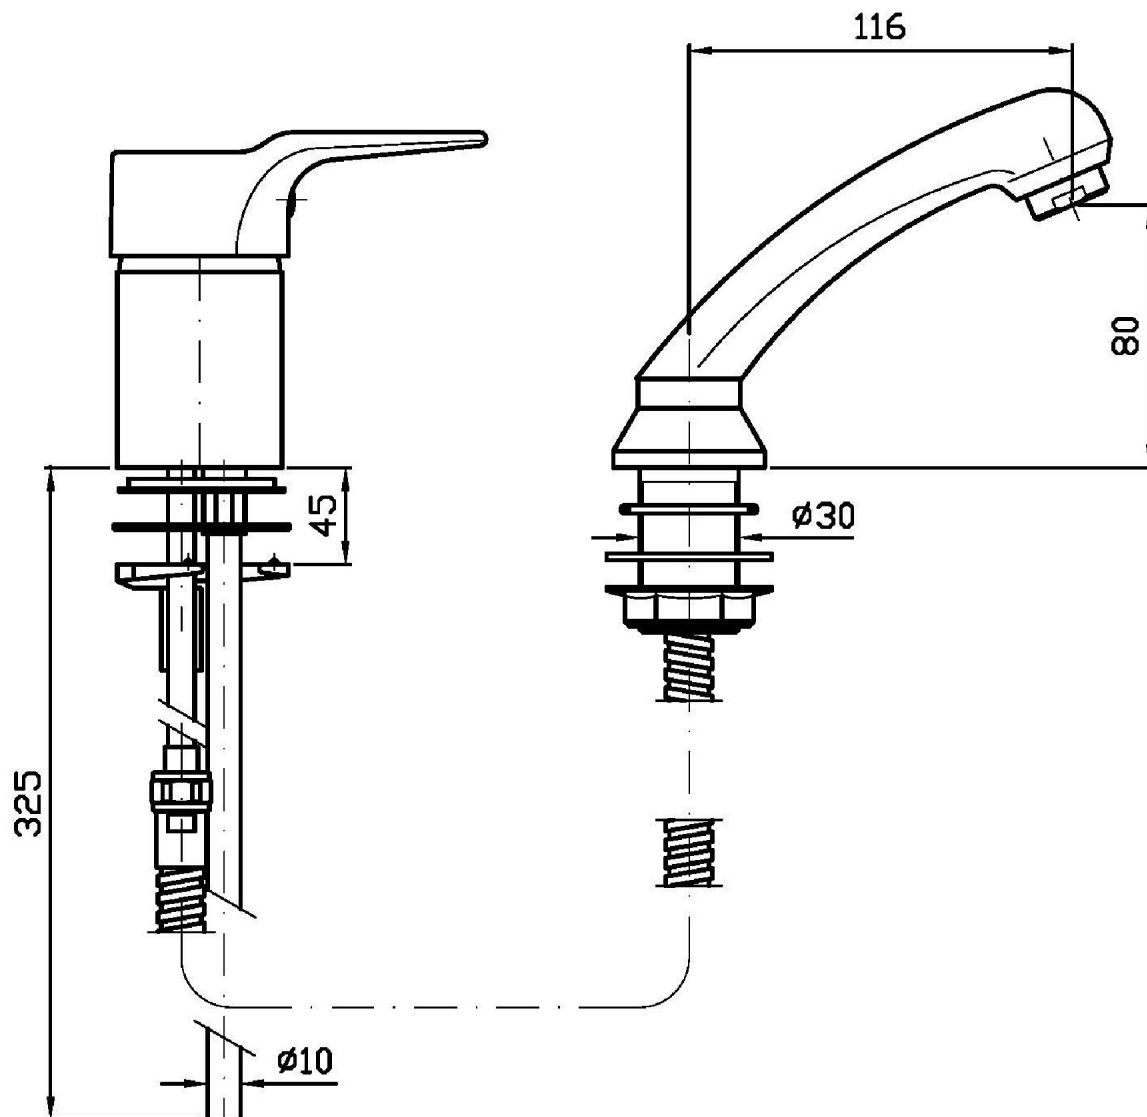

Hairdresser single lever basin mixer with lateral pull-out spray Z9468P.

Finiture / Finishes

Cromo / Chrome

FLAT

ZX9282

Disegno Complessivo / Overall Drawing

FLAT

ZX9282

Esplosi / Exploded

FLAT

ZX9282

Portate / Flowrates (lt/min)

PRESSIONE PRESSURE	1 BAR	2 BAR	3 BAR	4 BAR	5 BAR
LAVABO BASIN <i>P1</i>	6	9	11	12	14
<i>P2</i>					
<i>P3</i>					
<i>P4</i>					
<i>P5</i>					

FLAT

ZX9282

Pesi e Misure / Weights and Sizes

Peso (Kg) Weight (lb)	1,82 (Kg)	4,012372 (lb)
Volume (dc3) - (in3)	4,05 (dc3)	0,000247 (in3)
h (mm) - (in)	70 (mm)	2,755907 (in)
L1 (mm) - (in)	150 (mm)	5,905515 (in)
L2 (mm) - (in)	385 (mm)	15,1574885 (in)