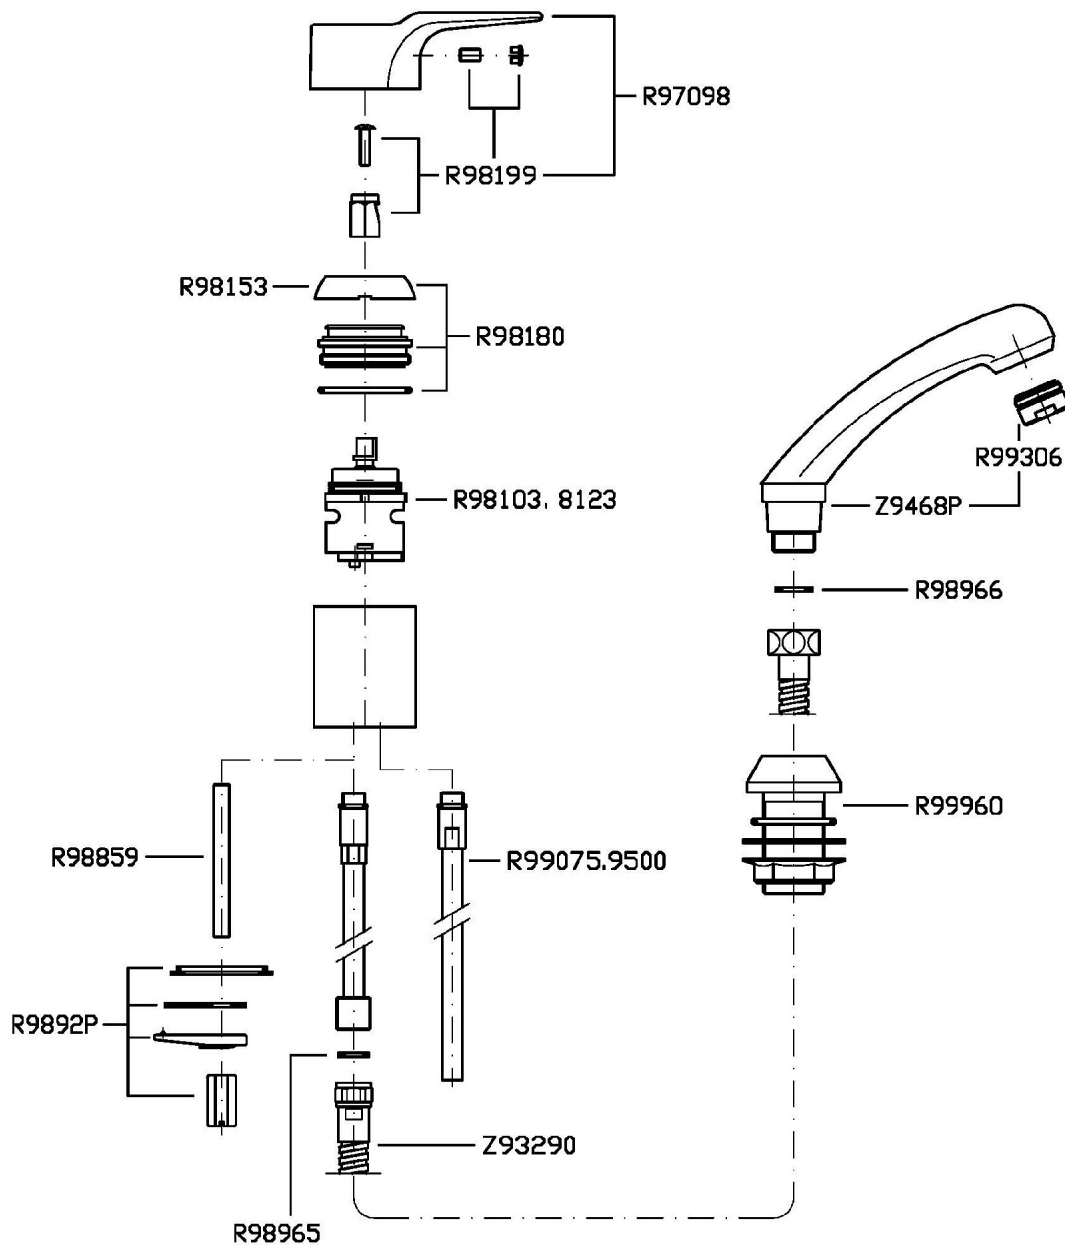

Hairdresser single lever basin mixer with lateral pull-out spray Z9468P.

Finiture / Finishes

Cromo / Chrome

FLAT

ZX9282

Disegno Complessivo / Overall Drawing

FLAT

ZX9282

Esplosi / Exploded

FLAT

ZX9282

Portate / Flowrates (lt/min)

PRESSIONE PRESSURE	1 BAR	2 BAR	3 BAR	4 BAR	5 BAR
LAVABO BASIN <i>P1</i>	6	9	11	12	14
<i>P2</i>					
<i>P3</i>					
<i>P4</i>					
<i>P5</i>					

FLAT

ZX9282

Pesi e Misure / Weights and Sizes

Peso (Kg) Weight (lb)	1,82 (Kg)	4,012372 (lb)
Volume (dc3) - (in3)	4,05 (dc3)	0,000247 (in3)
h (mm) - (in)	70 (mm)	2,755907 (in)
L1 (mm) - (in)	150 (mm)	5,905515 (in)
L2 (mm) - (in)	385 (mm)	15,1574885 (in)