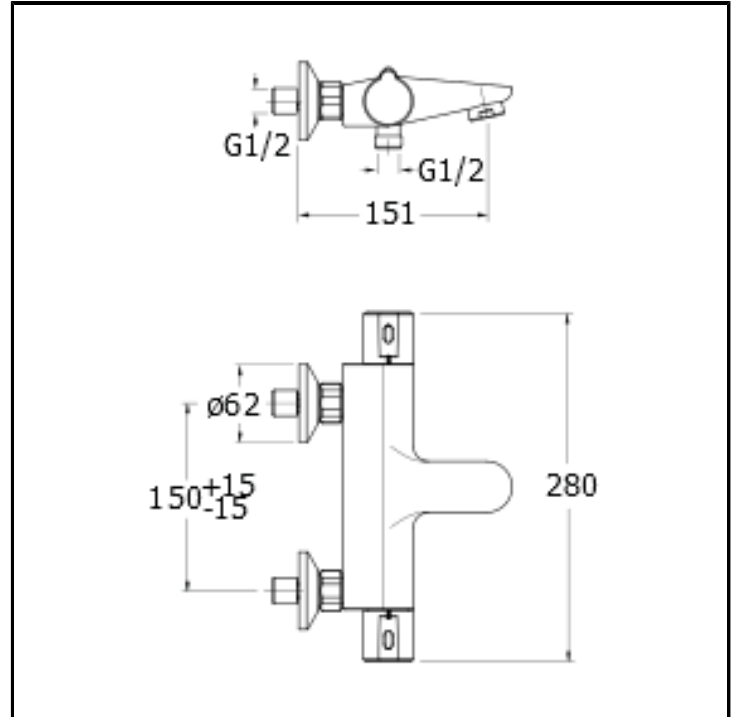

"Cold touch" external thermostatic bath mixer with ABS handle