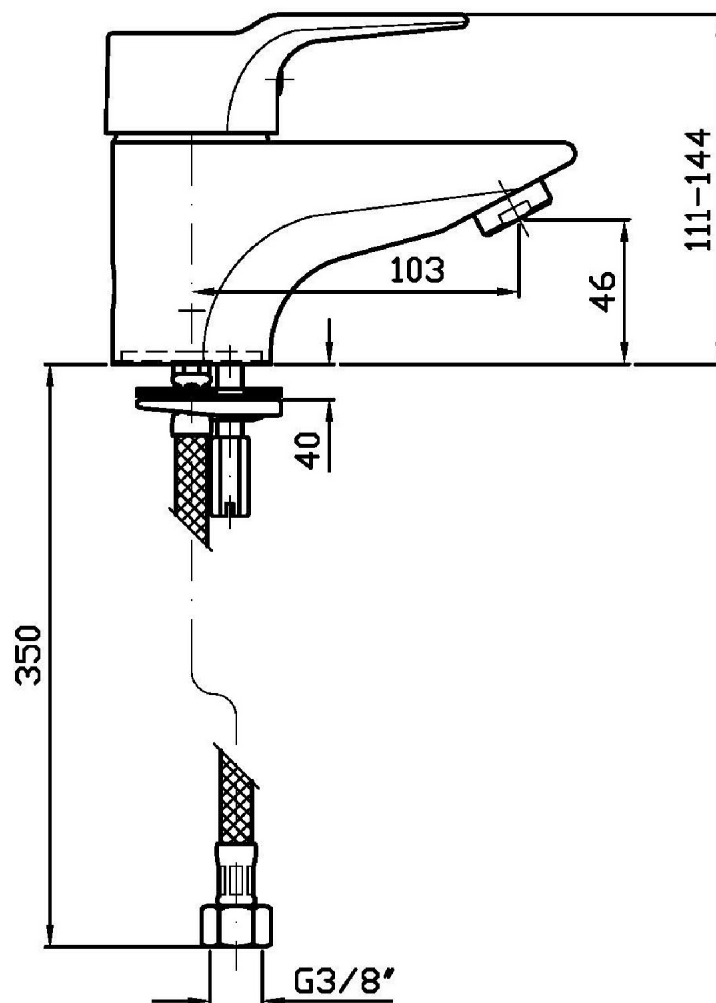

Single lever basin mixer with aerator, flexible pipes, without pop-up waste.

Finiture / Finishes

Cromo / Chrome

FLAT

ZX9209

Disegno Complessivo / Overall Drawing

FLAT

ZX9209

Esplosi / Exploded

FLAT

ZX9209

Portate / Flowrates (lt/min)

PRESSIONE PRESSURE	1 BAR	2 BAR	3 BAR	4 BAR	5 BAR
LAVABO BASIN <i>P1</i>	10	13	16	19	21
<i>P2</i>					
<i>P3</i>					
<i>P4</i>					
<i>P5</i>					

FLAT

ZX9209

Pesi e Misure / Weights and Sizes

Peso (Kg) Weight (lb)	1,5 (Kg)	3,3069 (lb)
Volume (dc3) - (in3)	4,05 (dc3)	0,000247 (in3)
h (mm) - (in)	70 (mm)	2,755907 (in)
L1 (mm) - (in)	150 (mm)	5,905515 (in)
L2 (mm) - (in)	385 (mm)	15,1574885 (in)