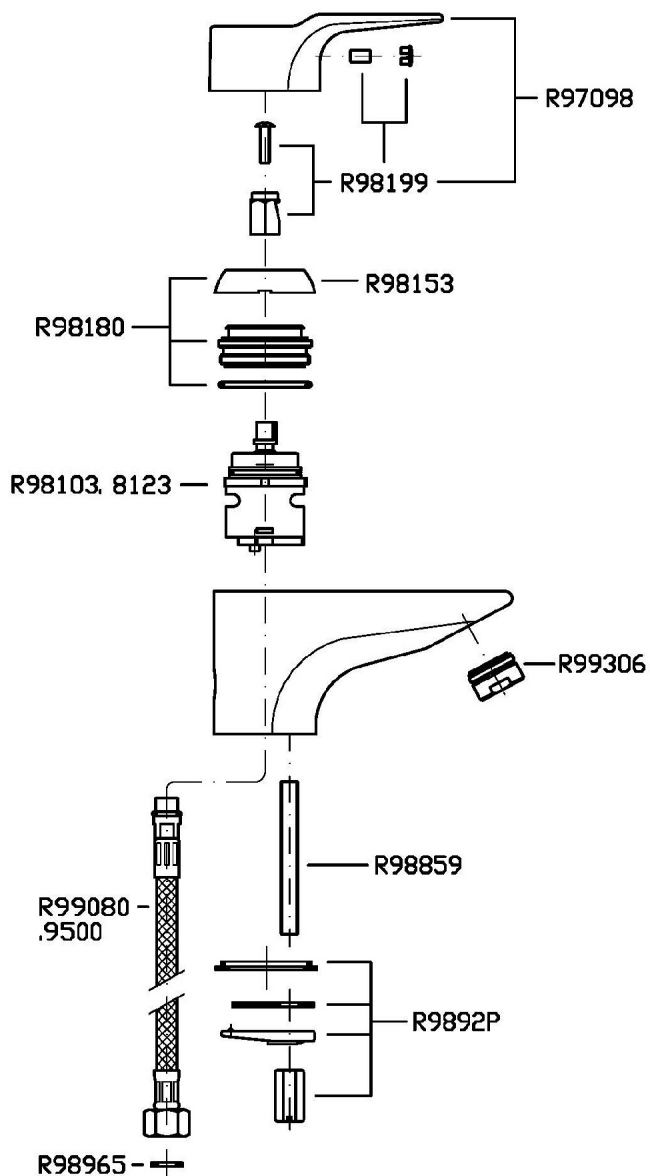

Single lever basin mixer with aerator, flexible pipes, without pop-up waste.

Finiture / Finishes

Cromo / Chrome

FLAT

ZX9209

Disegno Complessivo / Overall Drawing

FLAT

ZX9209

Esplosi / Exploded

FLAT

ZX9209

Portate / Flowrates (lt/min)

PRESSIONE PRESSURE	1 BAR	2 BAR	3 BAR	4 BAR	5 BAR
LAVABO BASIN <i>P1</i>	10	13	16	19	21
<i>P2</i>					
<i>P3</i>					
<i>P4</i>					
<i>P5</i>					

FLAT

ZX9209

Pesi e Misure / Weights and Sizes

Peso (Kg) Weight (lb)	1,5 (Kg)	3,3069 (lb)
Volume (dc3) - (in3)	4,05 (dc3)	0,000247 (in3)
h (mm) - (in)	70 (mm)	2,755907 (in)
L1 (mm) - (in)	150 (mm)	5,905515 (in)
L2 (mm) - (in)	385 (mm)	15,1574885 (in)