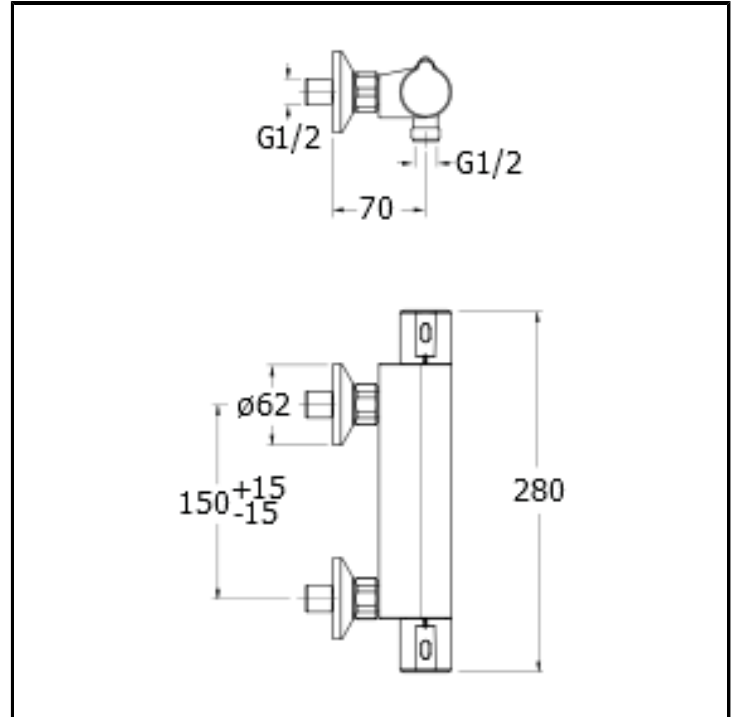

CRITE401

"Cold touch" external thermostatic shower mixer with ABS handle

FINITURE

Chrome

CHARACTERISTICS

-

FEATURES FROM TECHNOLOGIES

-